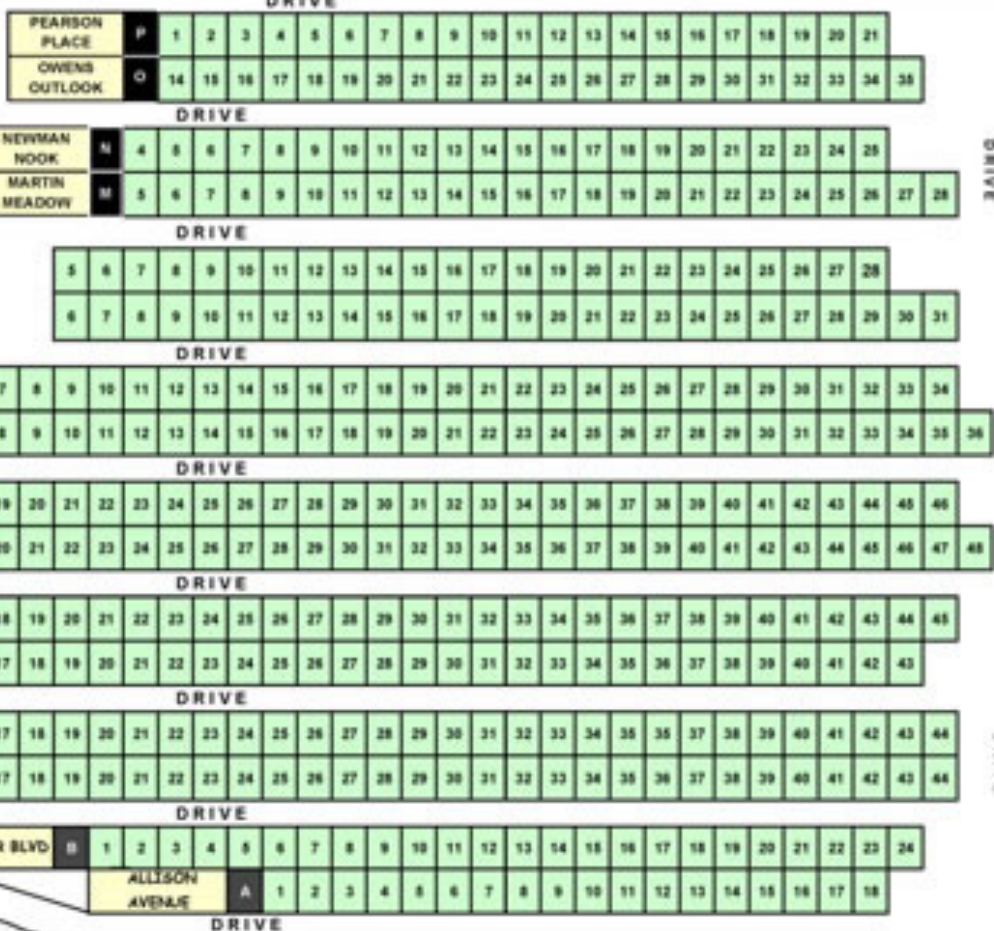

**ATLANTA MOTOR SPEEDWAY
LEGENDS RESERVED CAMPING**

AMS Main Entrance

GATE-EXIT ONLY

LEGENDS CAMPING
ALL "GRASS" PARKING
Approximate Size 25' x 45'
Roadways 20' Wide
ALL "Gravel" Roads
\$150 PER SPACE

← TO TRACK

← TO TICKET OFFICE

ENTRANCE E ROADWAY

← Entrance E

ENTRANCE E IS AN ENTRANCE ONLY BEFORE FRIDAY. FRIDAY-SUNDAY ENTRANCE E WILL BE CLOSED AND YOU WOULD NEED TO GO TO RICHARD PETTY BLVD WHICH IS JUST SOUTH OF ENTRANCE E AND GO IN BY DUMP STATION TO GET BACK TO ENTRANCE E. VEHICLES ENTERING HERE FOR THE RACE WILL NOT BE ALLOWED TO EXIT AT ENTRANCE E.