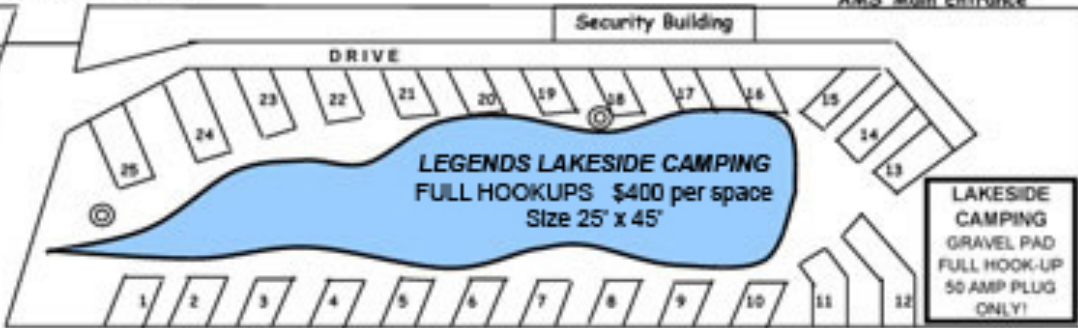

**ATLANTA MOTOR SPEEDWAY
LEGENDS RESERVED CAMPING**

AMS Main Entrance

GATE-EXIT ONLY

LEGENDS CAMPING
ALL "GRASS" PARKING
Approximate Size 25' x 45'
Roadways 20' Wide
ALL "Gravel" Roads
\$150 PER SPACE

← TO TRACK

← TO TICKET OFFICE

ENTRANCE E ROADWAY

← Entrance E

ENTRANCE E IS AN ENTRANCE ONLY BEFORE FRIDAY. FRIDAY-SUNDAY ENTRANCE E WILL BE CLOSED AND YOU WOULD NEED TO GO TO RICHARD PETTY BLVD WHICH IS JUST SOUTH OF ENTRANCE E AND GO IN BY DUMP STATION TO GET BACK TO ENTRANCE E. VEHICLES ENTERING HERE FOR THE RACE WILL NOT BE ALLOWED TO EXIT AT ENTRANCE E.