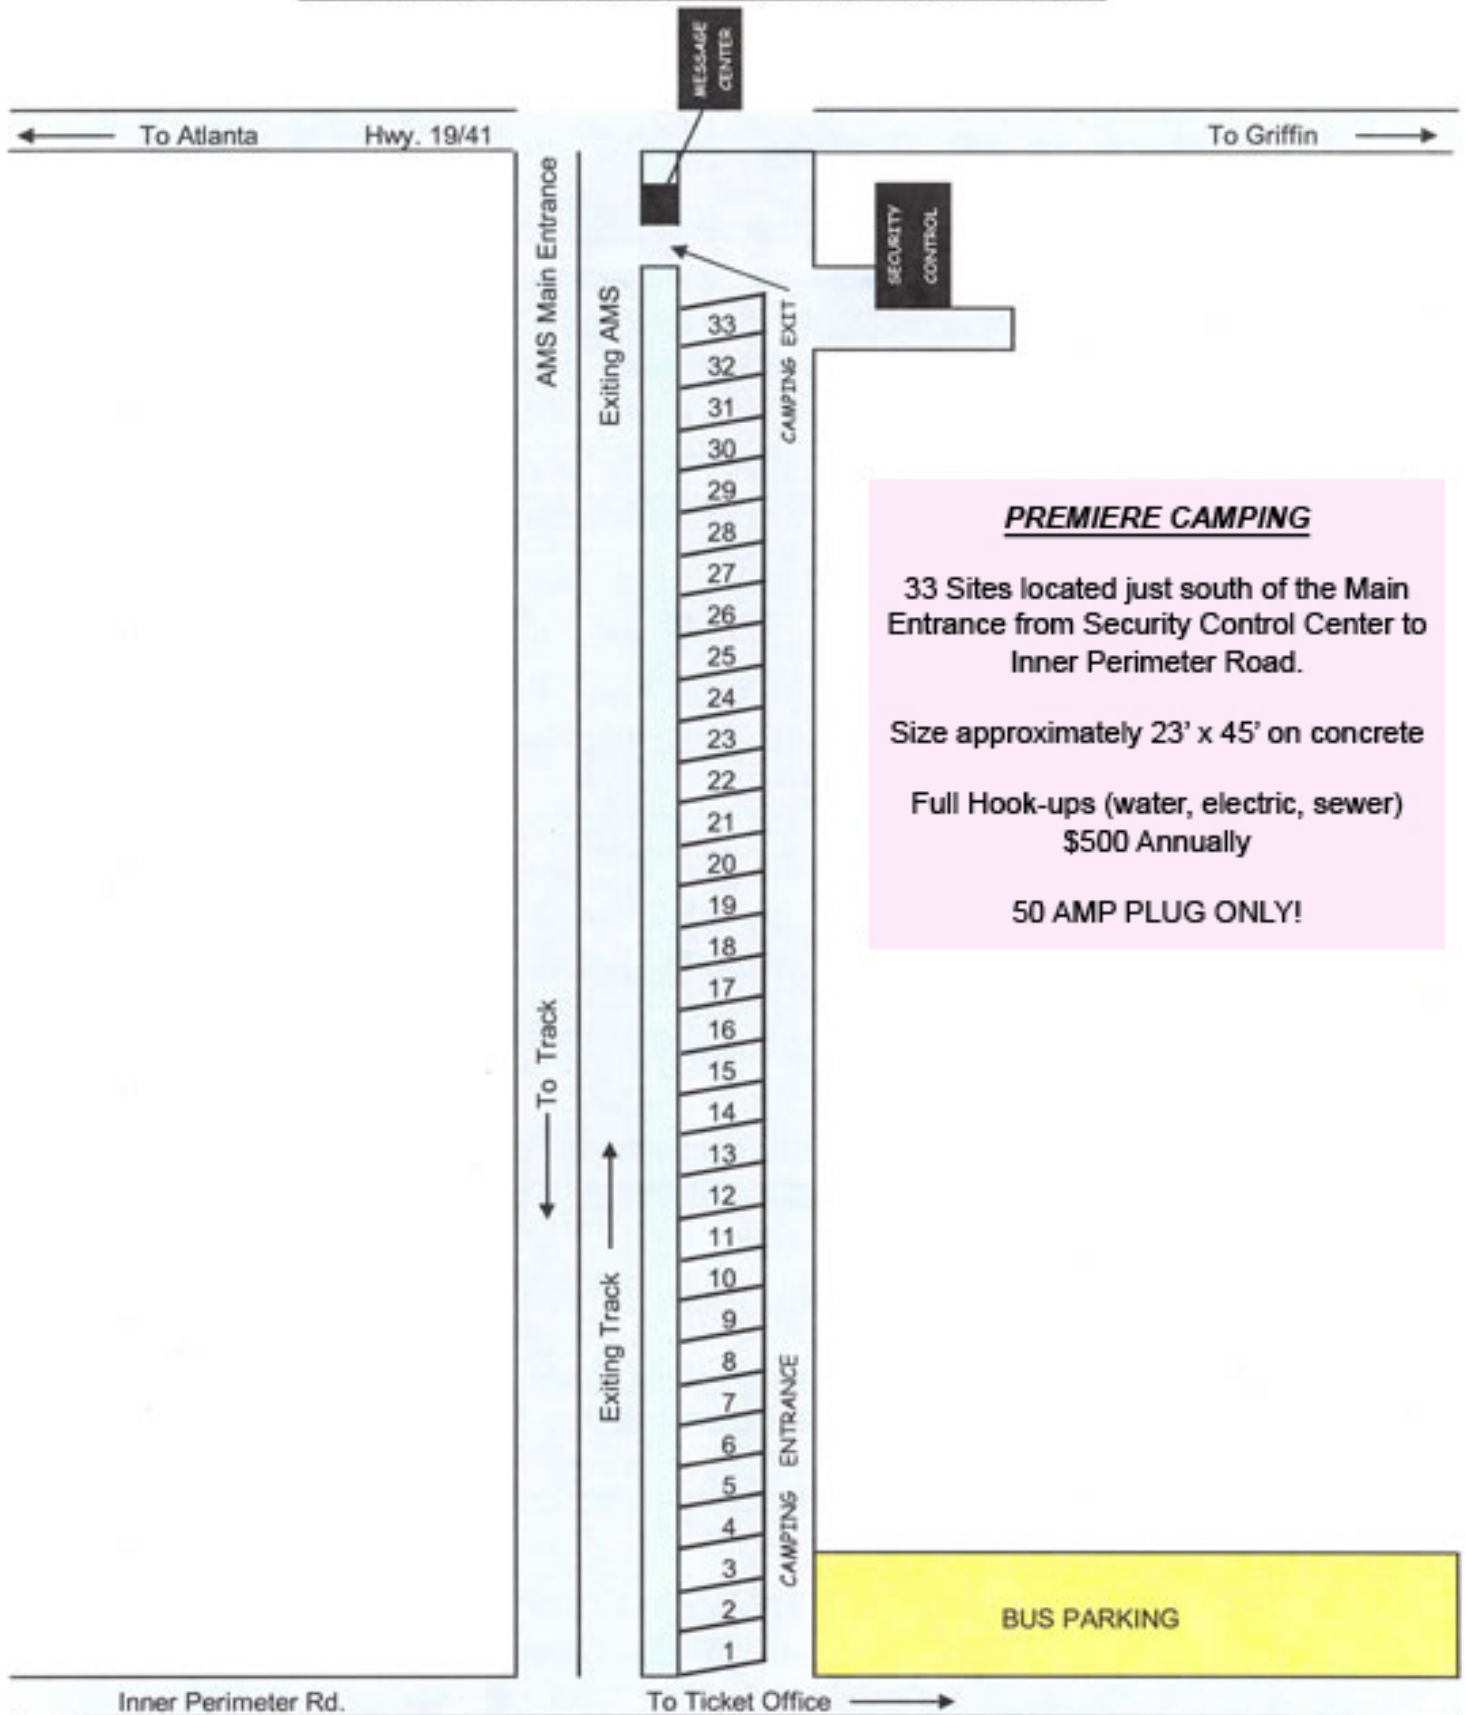

ATLANTA MOTOR SPEEDWAY PREMIERE CAMPING

PREMIERE CAMPING

33 Sites located just south of the Main Entrance from Security Control Center to Inner Perimeter Road.

Size approximately 23' x 45' on concrete

Full Hook-ups (water, electric, sewer)
\$500 Annually

50 AMP PLUG ONLY!