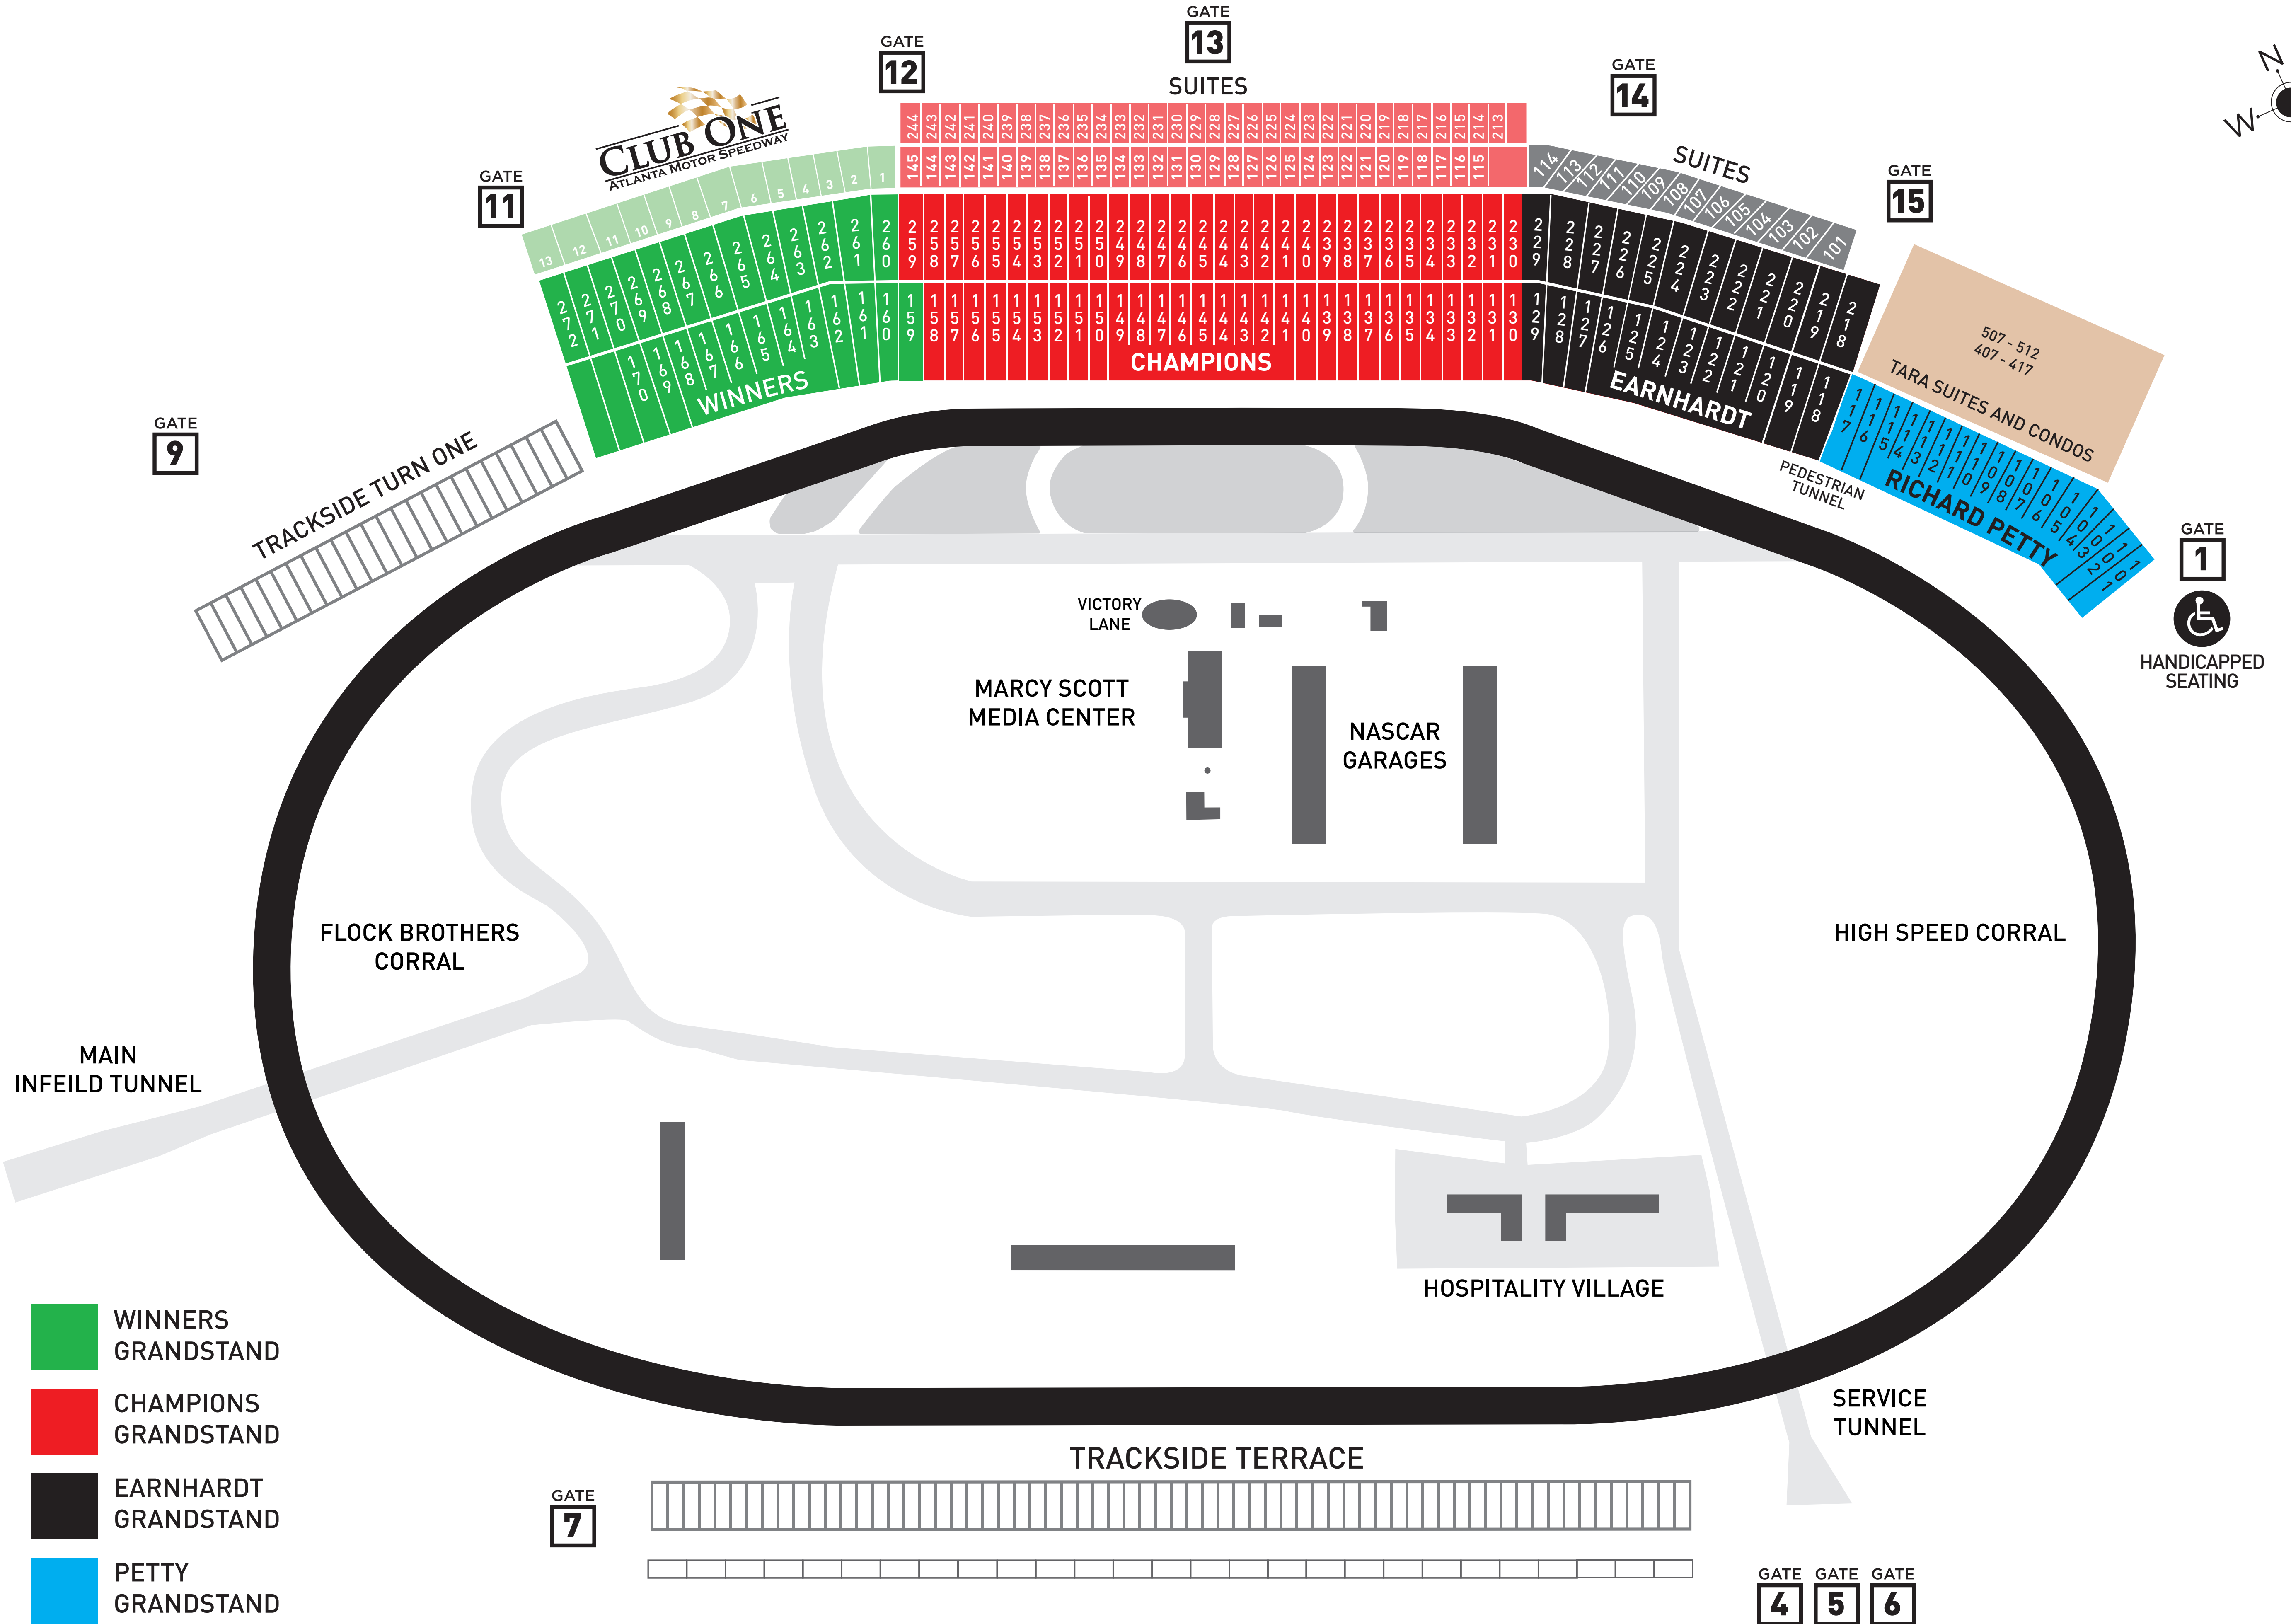

ATLANTA
MOTOR SPEEDWAY®

SEATING DIAGRAM

- WINNERS GRANDSTAND
- CHAMPIONS GRANDSTAND
- EARNHARDT GRANDSTAND
- PETTY GRANDSTAND

GATE 4 GATE 5 GATE 6