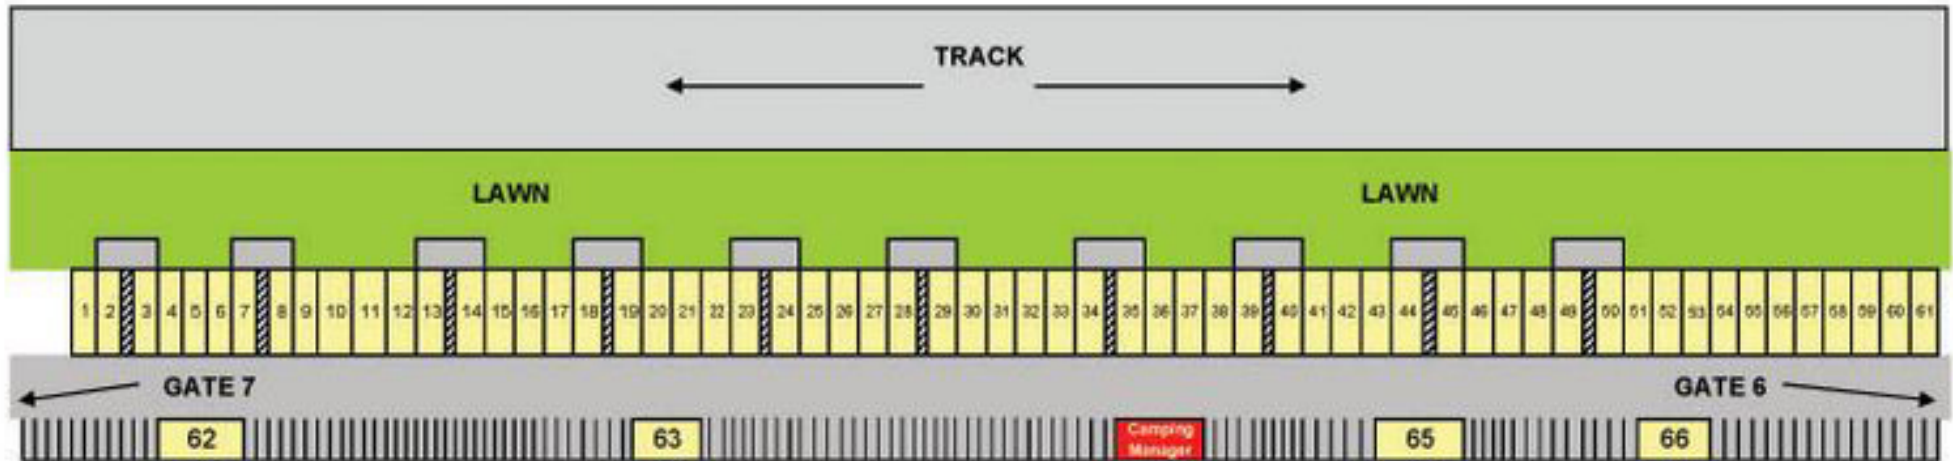

ATLANTA MOTOR SPEEDWAY
TRACKSIDE TERRACE CAMPING

125 PROPOSED TOW VEHICLE PARKING SPACES - 2 SPOTS FOR EACH TRACKSIDE SPACE

TRACKSIDE TERRACE RESERVED CAMPING

Full Hookups - All asphalt camping spaces
24 hour security

Ten (10) Admission passes (also allows pit access)

61 Front Row Spaces - Approximate size 25' x 50' - Cost \$3500 Annually

4 Back Row Spaces with viewing veranda - Approximate size 25' x 70' - \$2500 Annually

Gates open at 2 PM Thursday of raceweek and may stay until Monday.
Enter Gate 6 and Exit Gate 7 (after race is over)

**Camping Manager on Duty at
Campsite 64 (Back Row)**