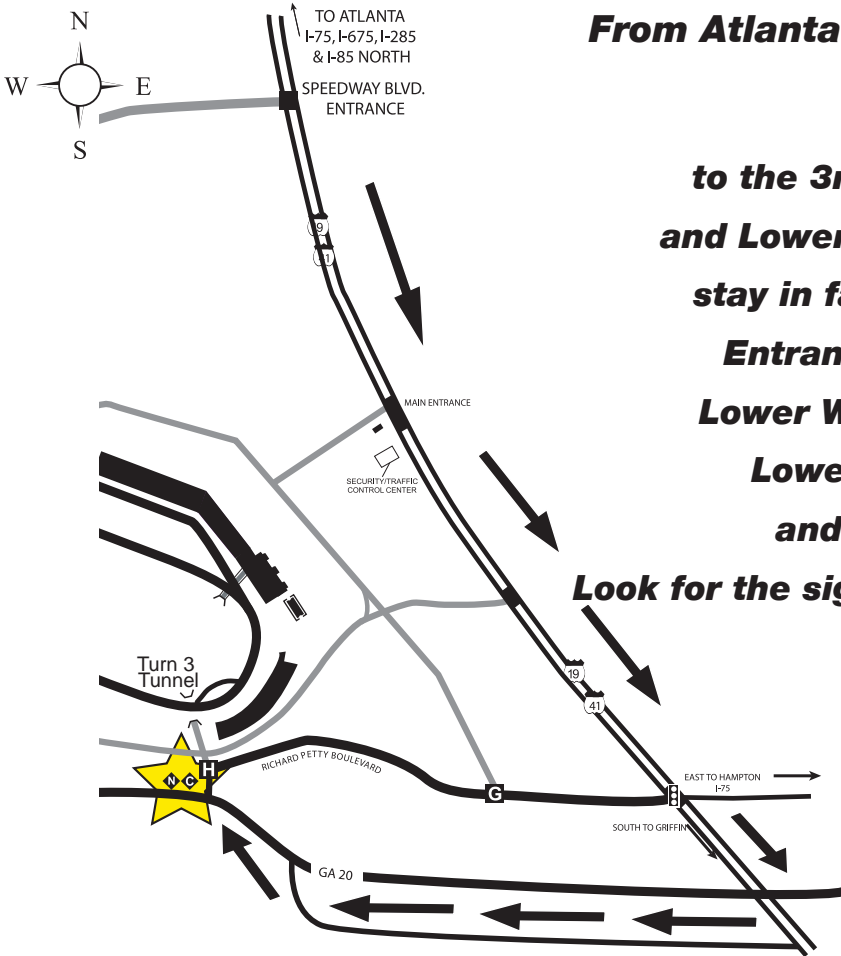

CREDENTIAL OFFICE LOCATION

From Atlanta & North on Hwy 19 & 41 Southbound

The credential office location is adjacent to the 3rd Turn tunnel just off Richard Petty Blvd. and Lower Woolsey Rd. If traveling south on 19/41 stay in far left lane, go past the Speedway's Main Entrance, and travel approximately 1.5 miles to Lower Woolsey Rd. on your right. Turn right onto Lower Woolsey Rd. Follow Lower Woolsey Rd. and make a right 100 yards past entrance H. Look for the sign with the arrow pointing to credentials.

Arriving via GA 20 or on Hwy 19 & 41 Northbound

The credential office location is adjacent to the 3rd Turn tunnel just off Richard Petty Blvd. and Lower Woolsey Rd. If traveling south on 19/41 stay in the far left lane, go past the Speedway's Main Entrance and travel 1.5 miles to Lower Woolsey Rd. on your right. Turn right onto Lower Woolsey Rd. Follow Lower Woolsey Rd. and make another at entrance H. Enter the credential area on your left. The credential office location is adjacent to the 3rd Turn Tunnel just off Richard Petty Blvd. and Lower Woolsey Rd. If traveling to the speedway via GA 20 or north on 19/41, take Lower Woolsey Rd. towards the backside of the speedway. The credential entrance is located 100 yards past entrance H. Look for the sign with the arrow pointing to Credentials.