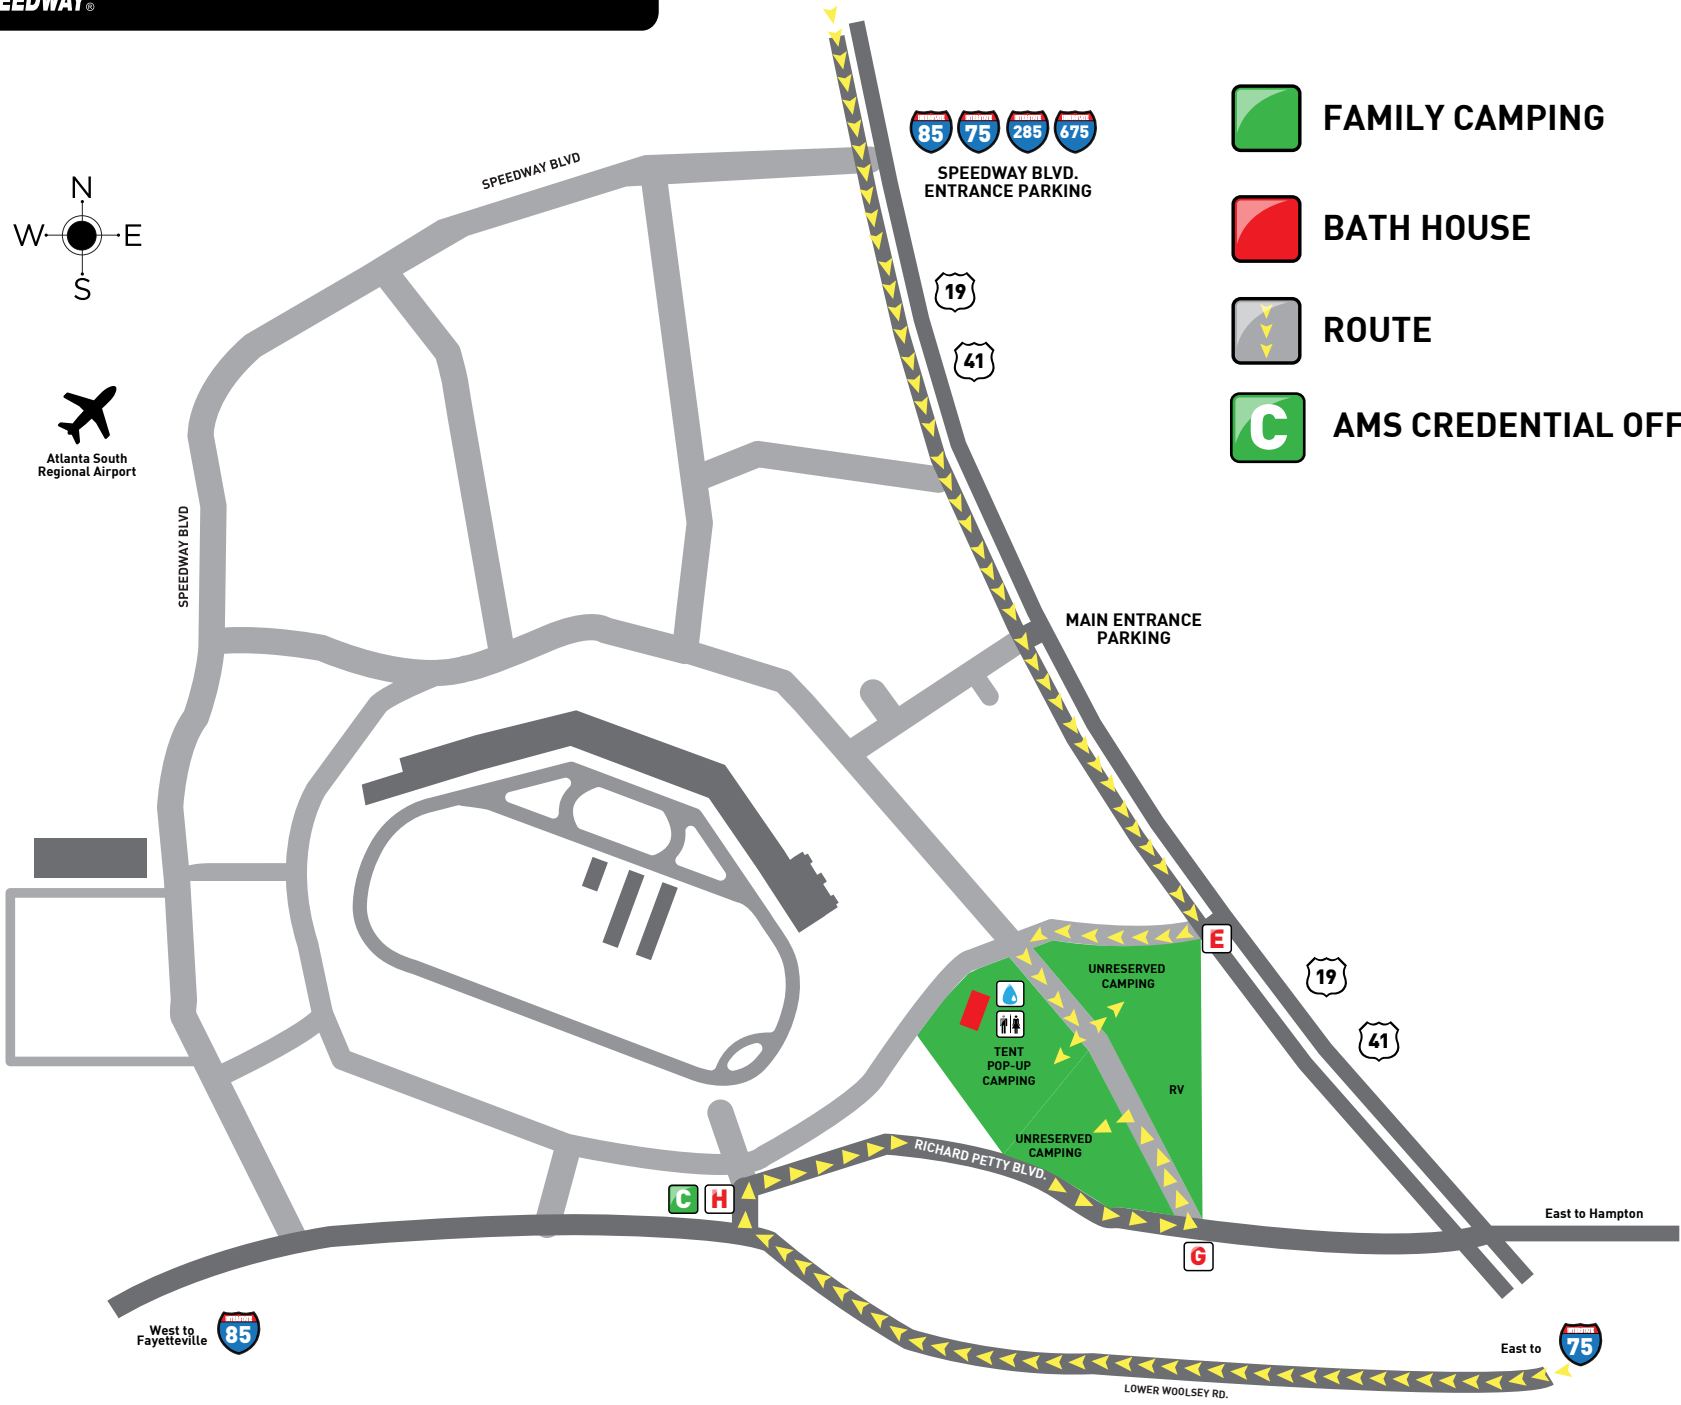

# EVACUEE CAMPING

Atlanta South Regional Airport

-  FAMILY CAMPING
-  BATH HOUSE
-  ROUTE
-  AMS CREDENTIAL OFFICE

  
SPEEDWAY BLVD.  
ENTRANCE PARKING

MAIN ENTRANCE PARKING

**E**

**G**

East to Hampton

West to Fayetteville  

East to 

LOWER WOOLSEY RD.