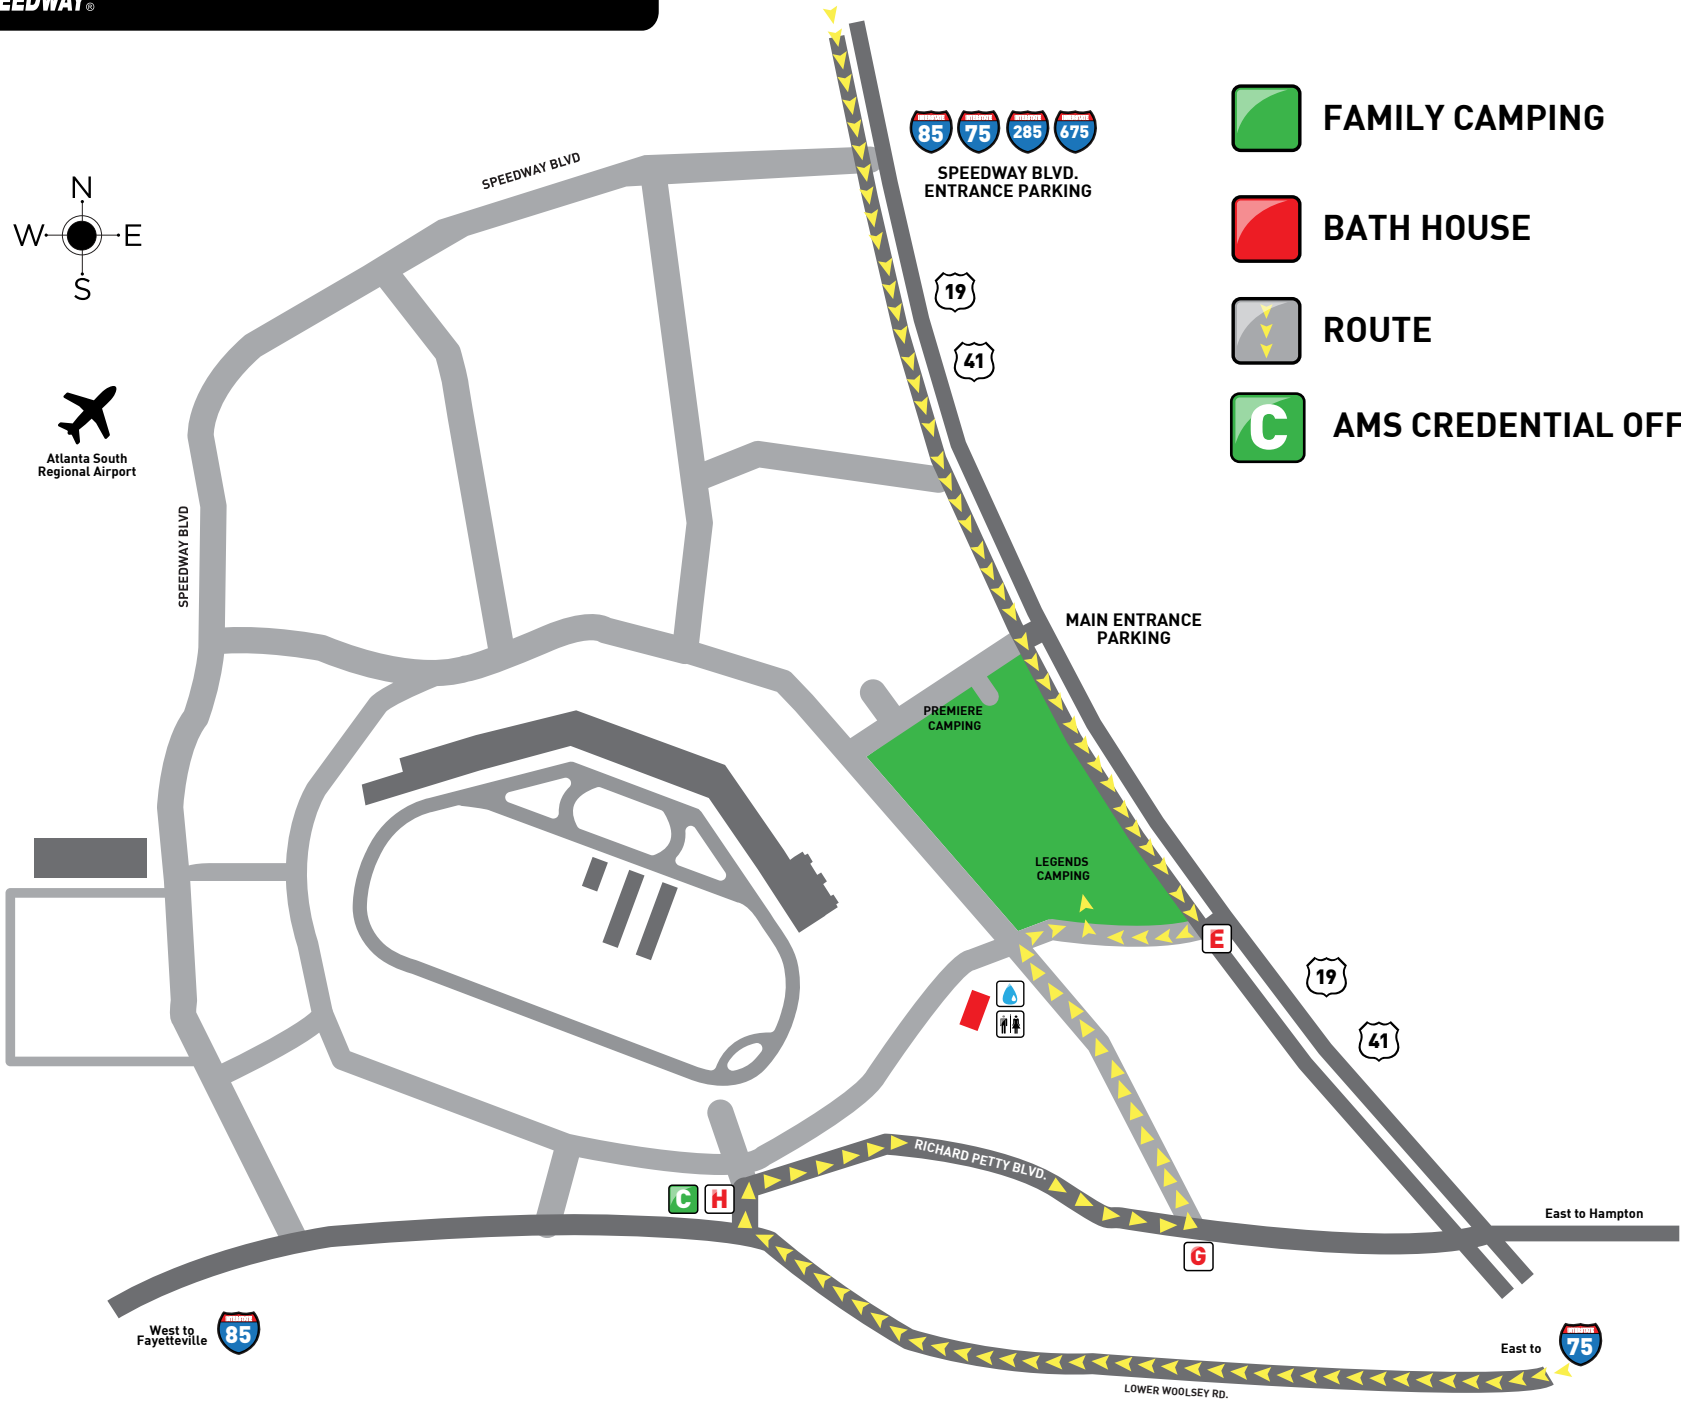

EVACUEE CAMPING

Atlanta South Regional Airport

FAMILY CAMPING

BATH HOUSE

ROUTE

AMS CREDENTIAL OFFICE

SPEEDWAY BLVD. ENTRANCE PARKING

MAIN ENTRANCE PARKING

PREMIERE CAMPING

LEGENDS CAMPING

RICHARD PETTY BLVD.

LOWER WOOLSEY RD.

West to Fayetteville

East to

East to Hampton