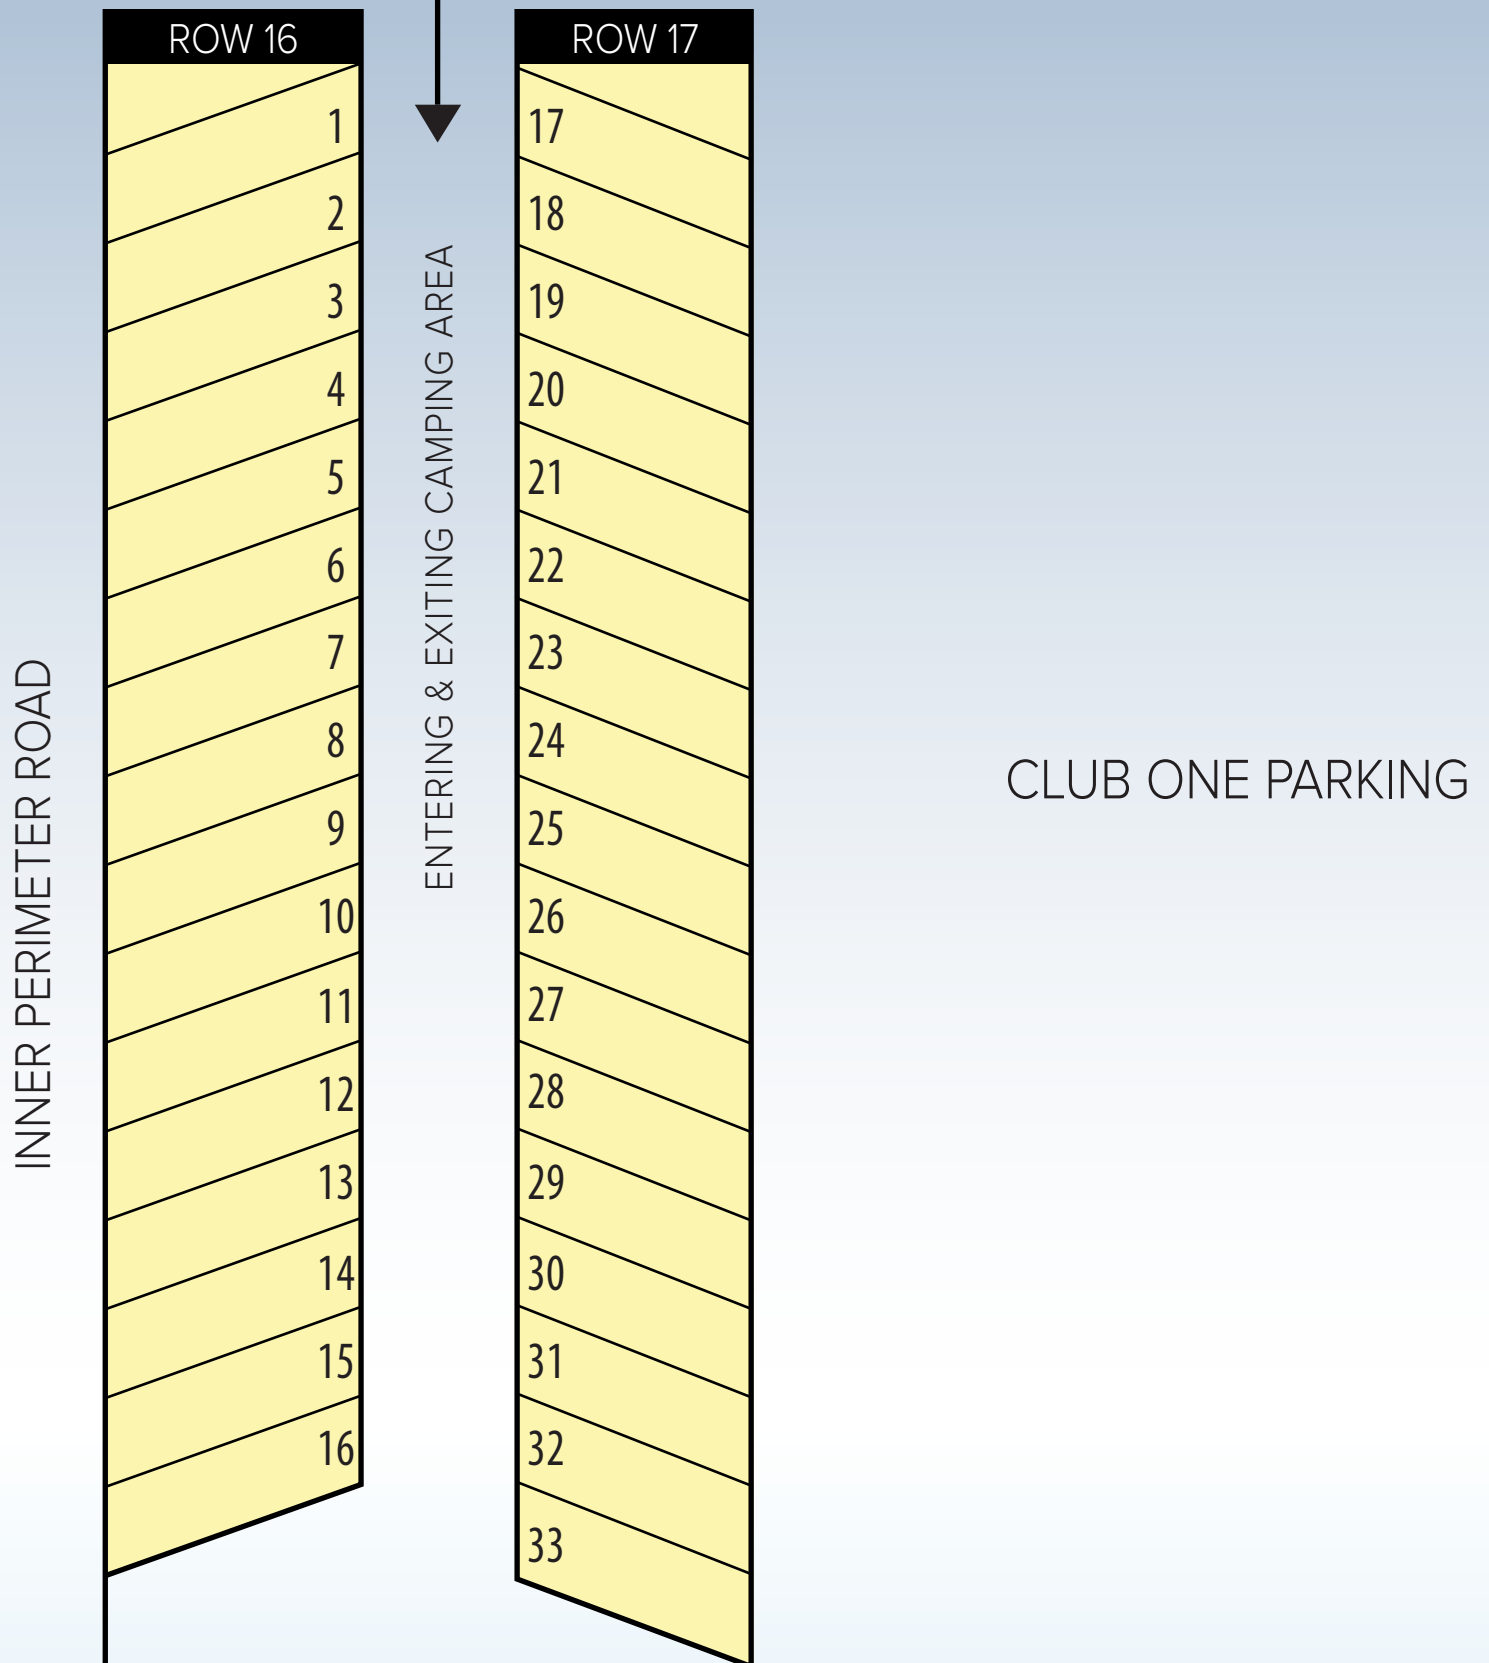

ACCESSIBLE CAMPING

FIRST TURN CAMPRGROUND

SPEEDWAY BOULEVARD