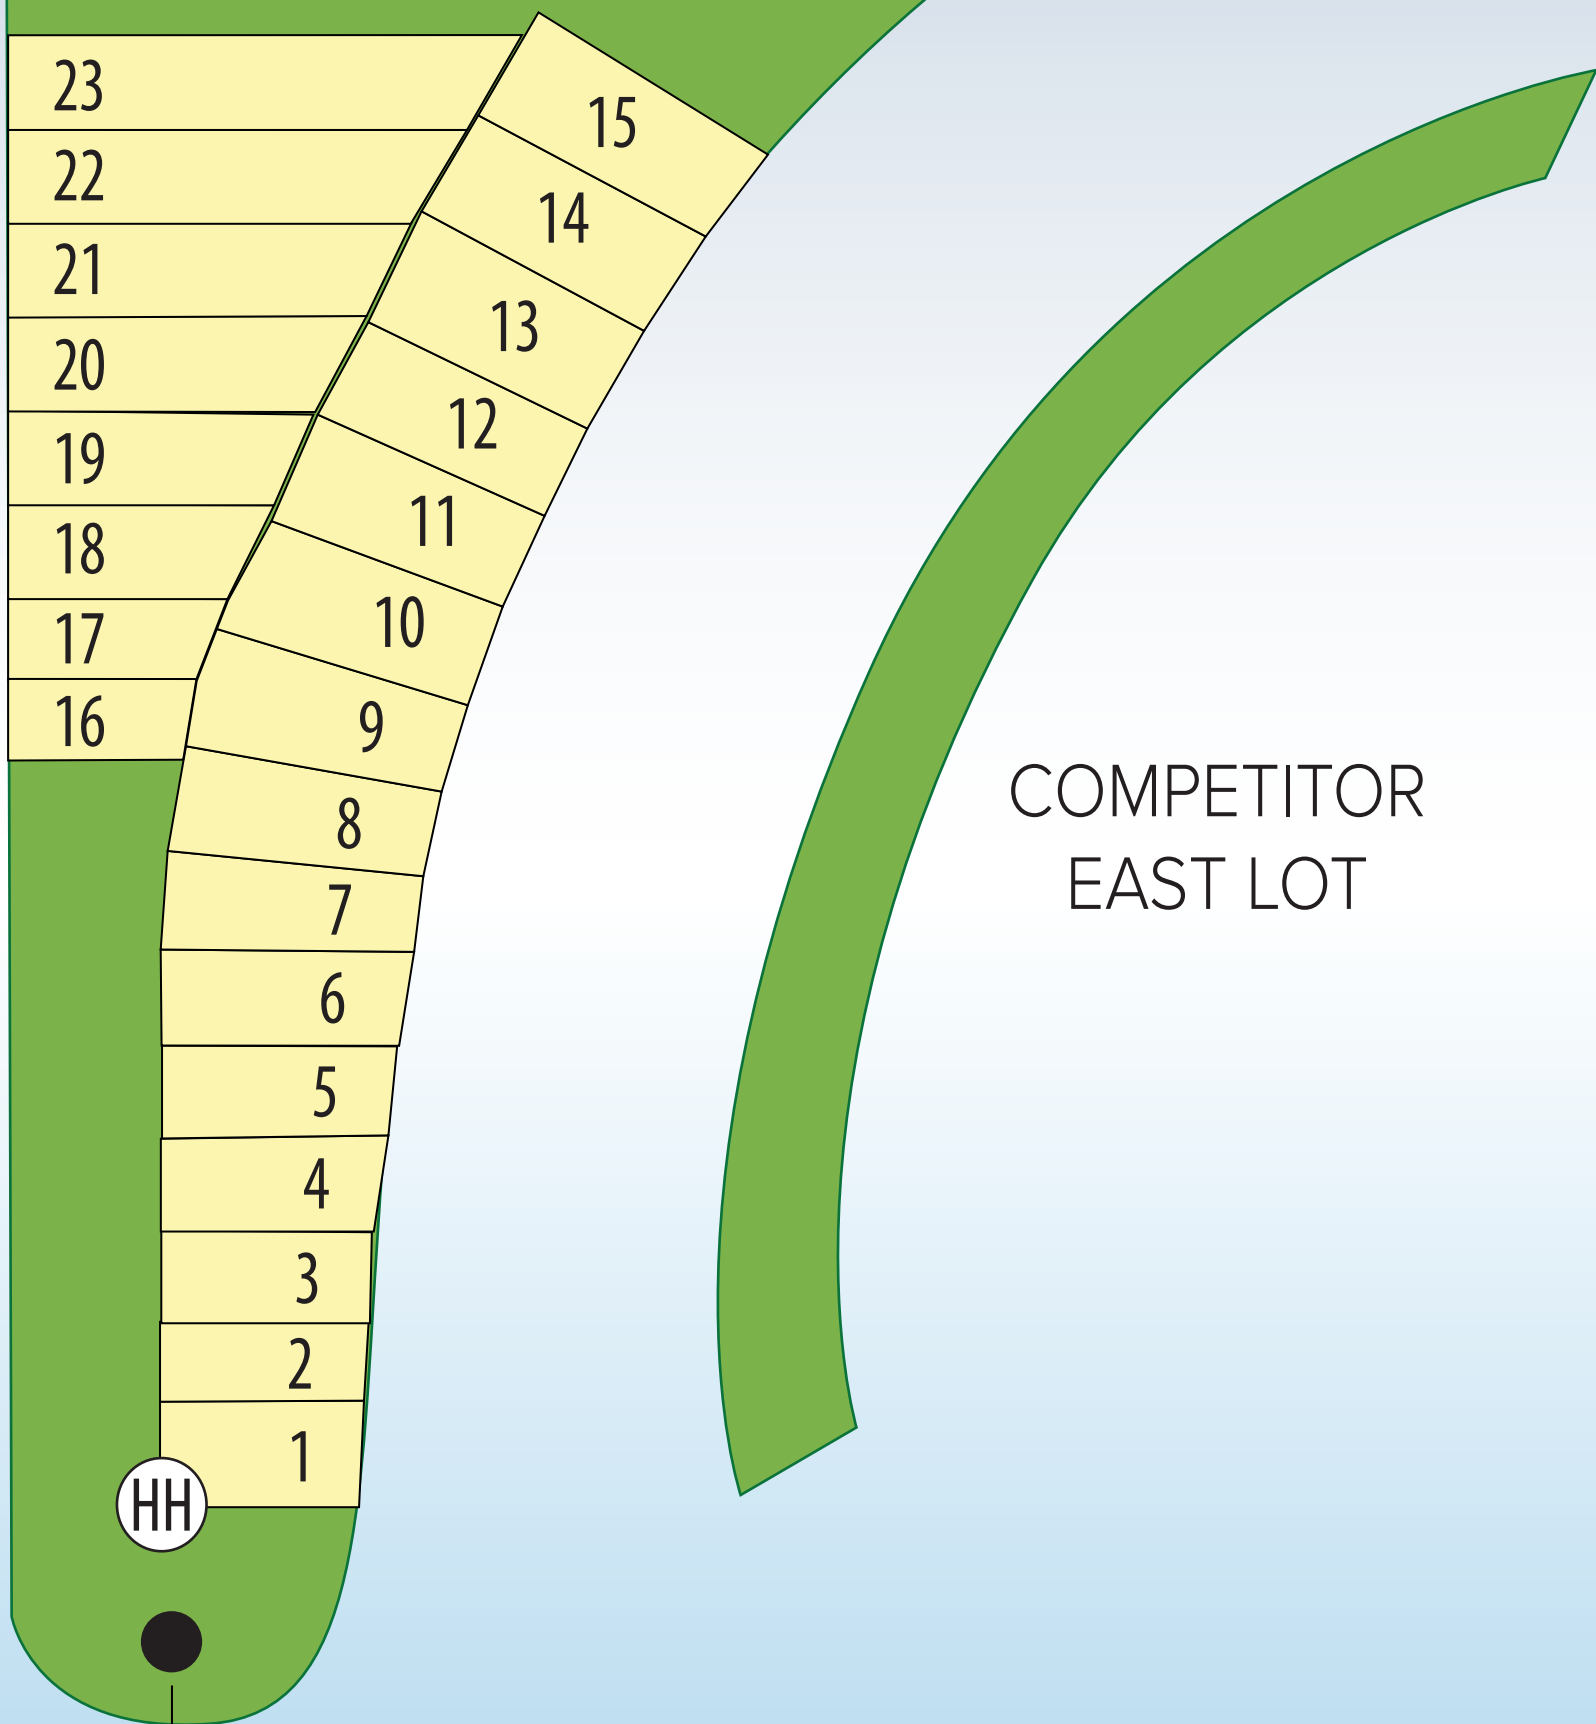

ATLANTA
MOTOR SPEEDWAY®

FLOCK BROTHERS CAMPING

HOSPITALITY LOT

JUMBOTRON

TRAM STOP