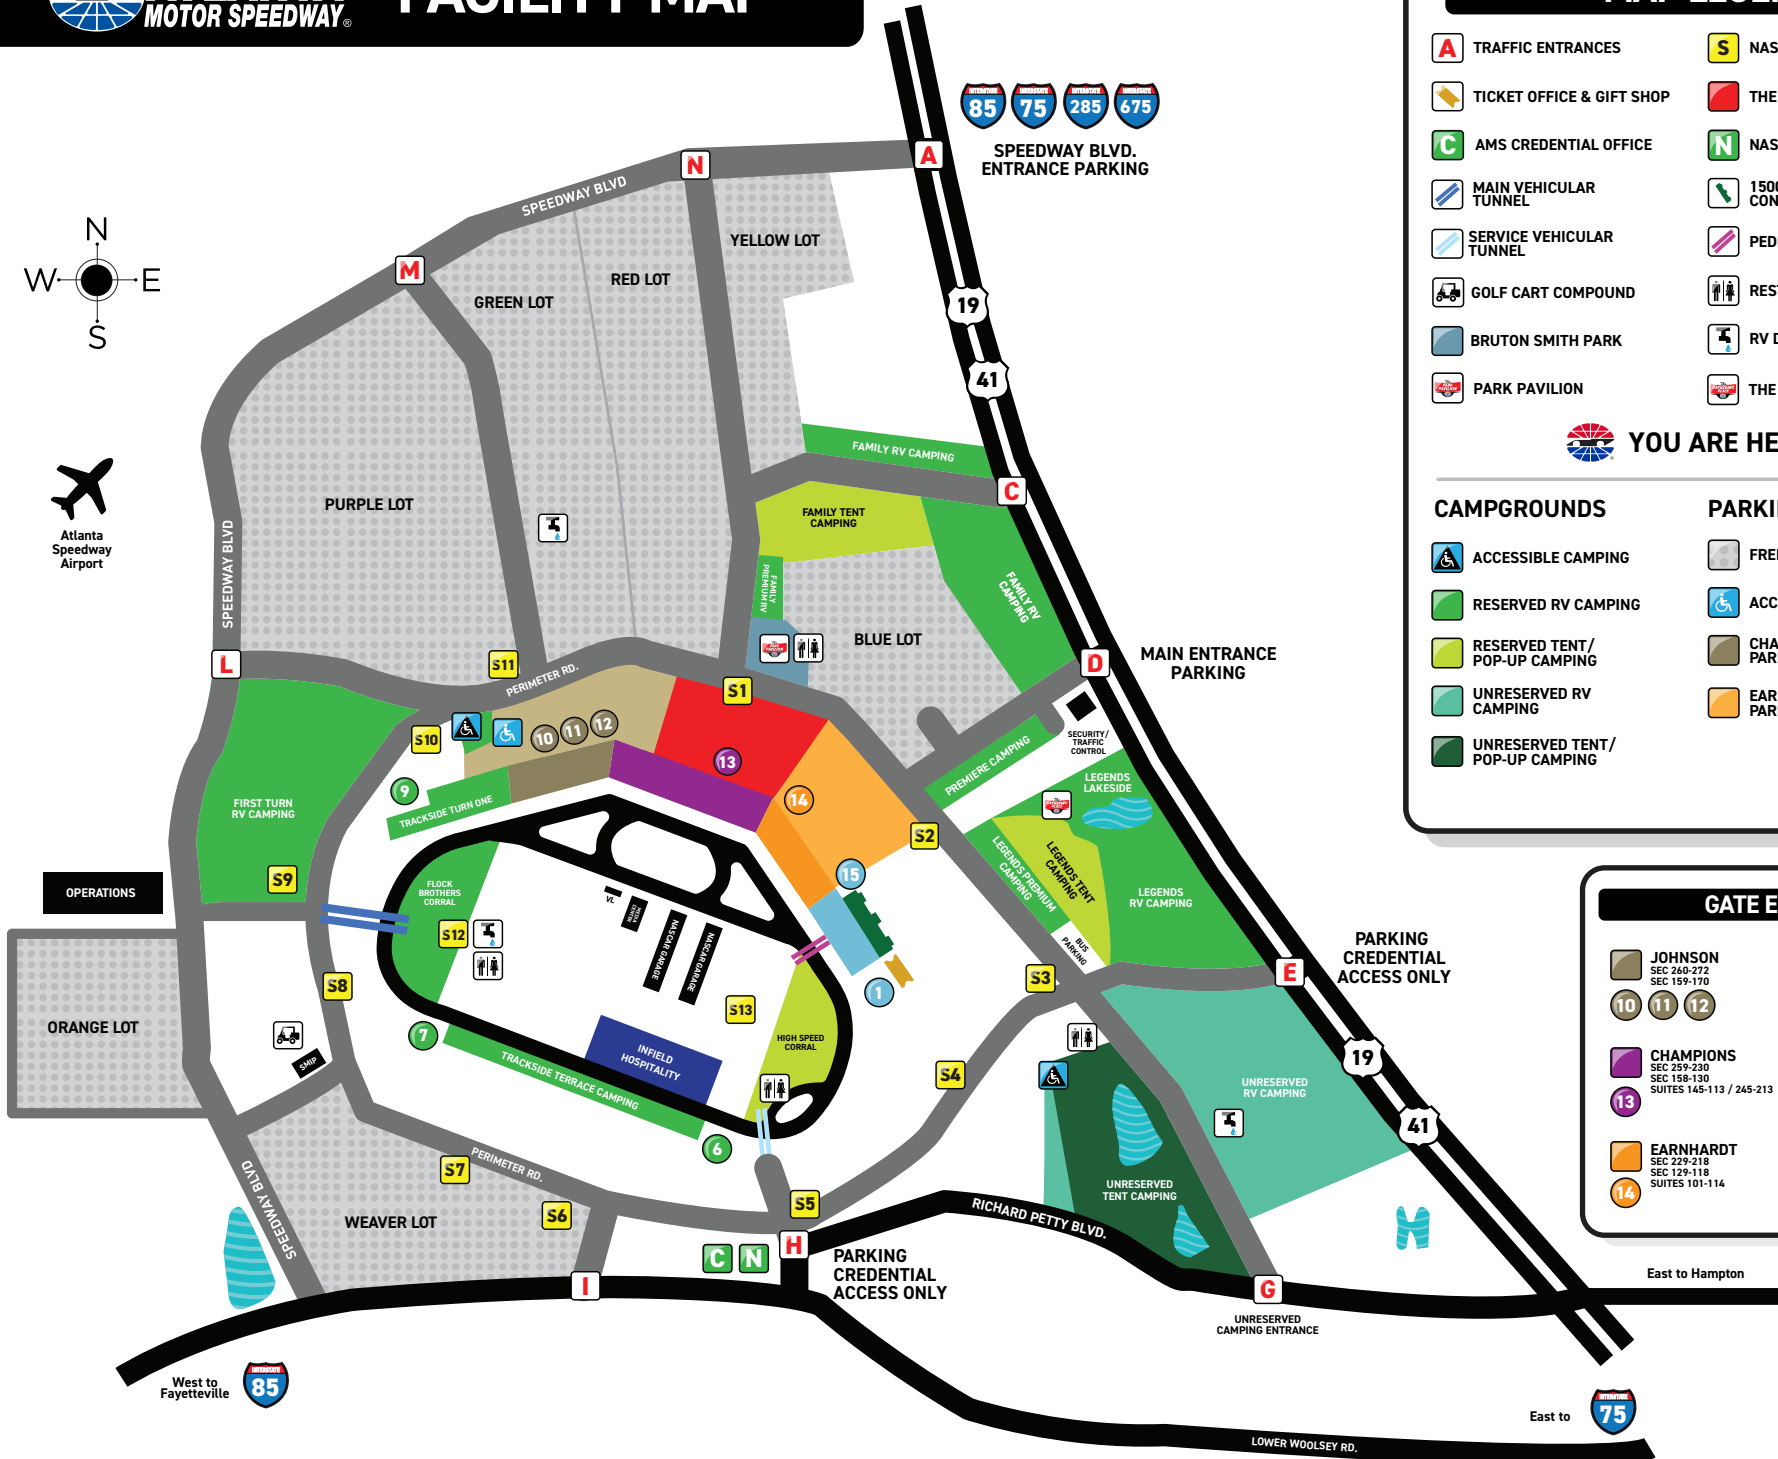

FACILITY MAP

MAP LEGEND

- | | |
|--------------------------------|--|
| A TRAFFIC ENTRANCES | S NASCAR WEEKEND SHUTTLE STOPS |
| TICKET OFFICE & GIFT SHOP | THE FAN ZONE |
| C AMS CREDENTIAL OFFICE | N NASCAR REGISTRATION |
| MAIN VEHICULAR TUNNEL | 1500 TARA PLACE SUITES & CONDOS / CORPORATE OFFICE |
| SERVICE VEHICULAR TUNNEL | PEDESTRIAN TUNNEL |
| GOLF CART COMPOUND | RESTROOMS / SHOWERS |
| BRUTON SMITH PARK | RV DUMP STATION |
| PARK PAVILION | THE GATHERING PLACE |

CAMPGROUNDS

- ACCESSIBLE CAMPING
- RESERVED RV CAMPING
- RESERVED TENT/POP-UP CAMPING
- UNRESERVED RV CAMPING
- UNRESERVED TENT/POP-UP CAMPING

PARKING LOTS

- FREE PARKING
- ACCESSIBLE PARKING
- CHAMPIONS RESERVED PARKING
- EARNHARDT RESERVED PARKING

GATE ENTRANCES

- | | |
|---|--|
| JOHNSON
SEC 240-272
SEC 159-170 | PETTY
SEC 117-101
SUITES 407-417 / 507-512 |
| CHAMPIONS
SEC 259-270
SEC 158-130
SUITES 145-113 / 245-213 | TRACKSIDE CAMPING |
| EARNHARDT
SEC 229-218
SEC 129-118
SUITES 101-114 | |

East to Hampton

East to

West to Fayetteville

LOWER WOOLSEY RD.