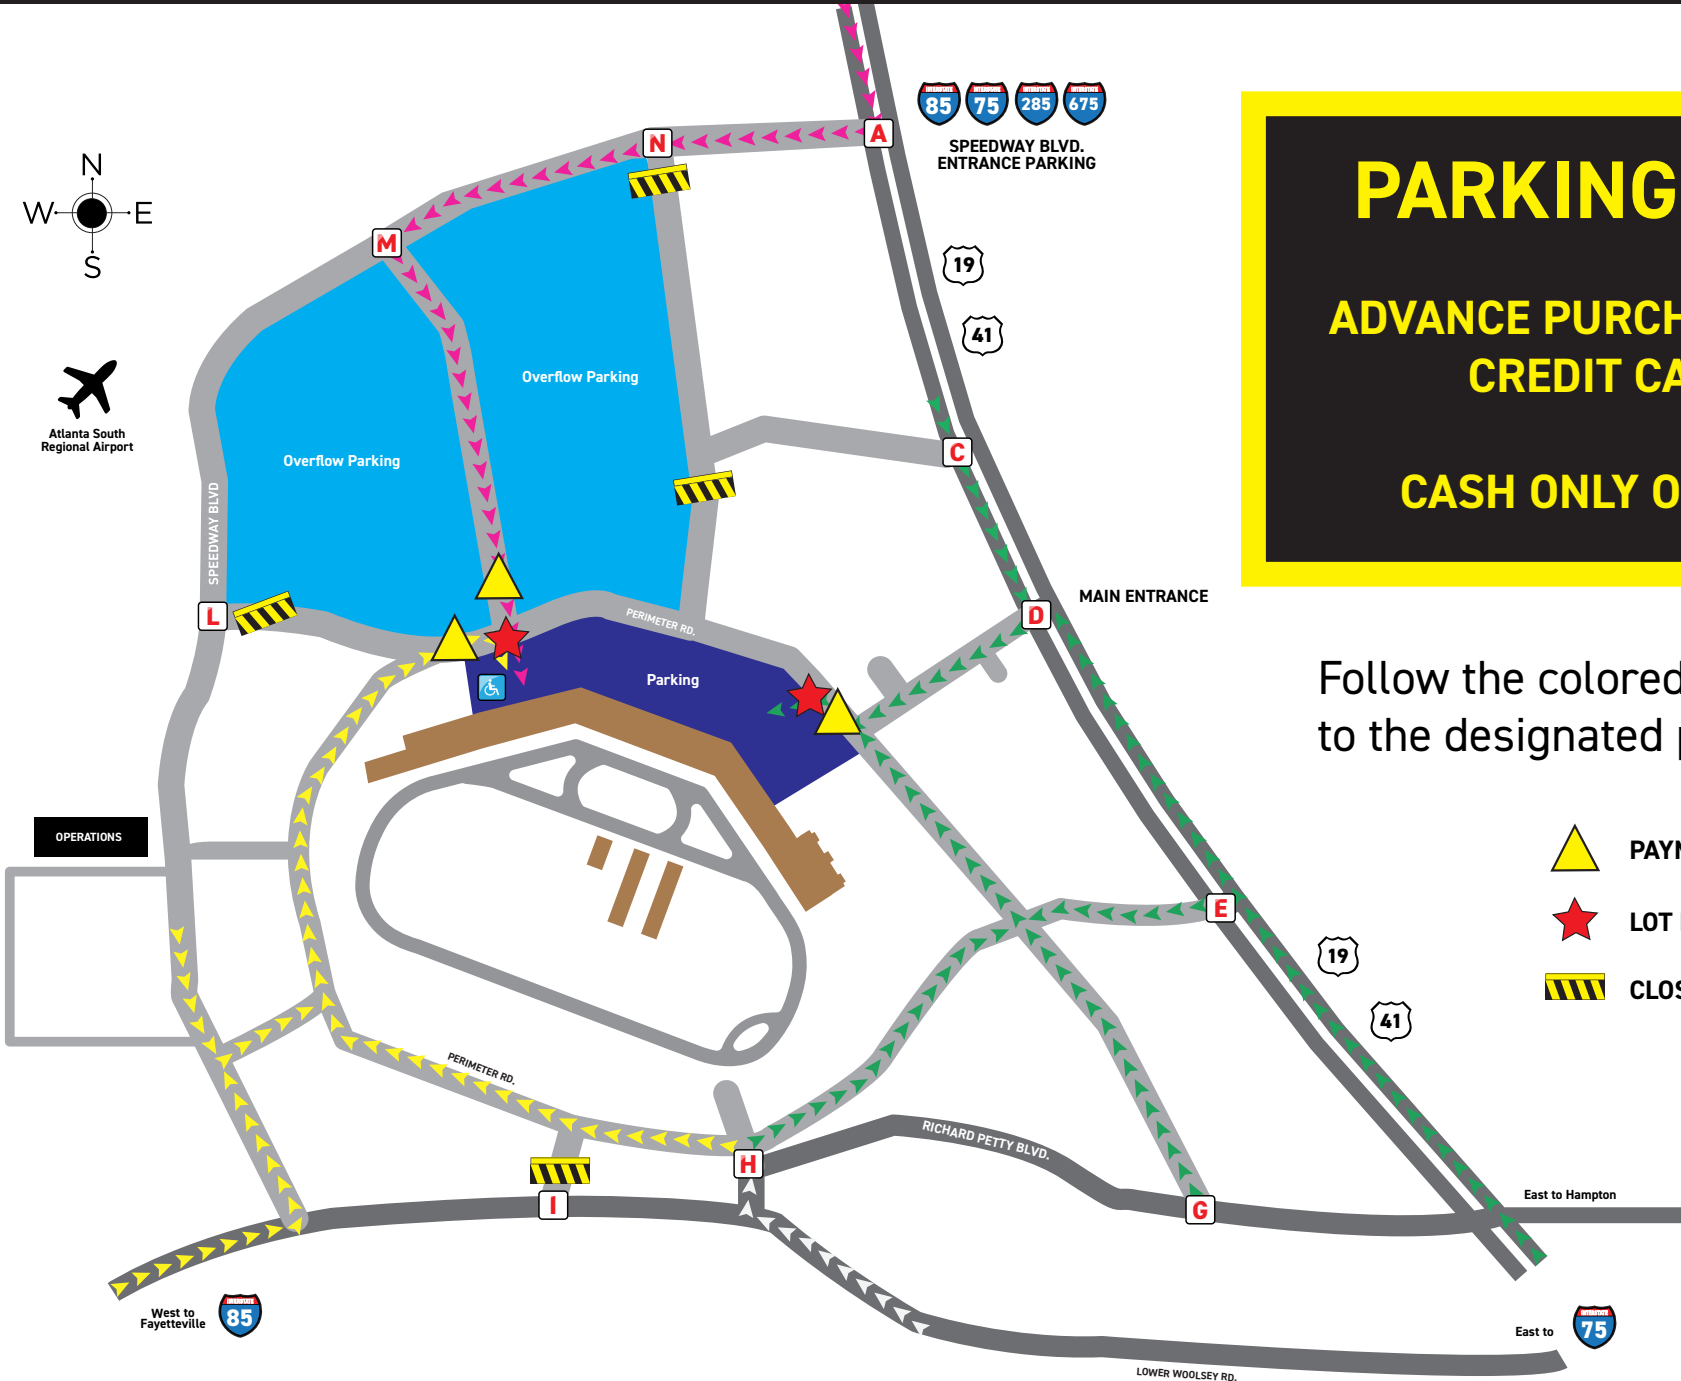

# 2021 Supercross/Monster Jam Parking

**PARKING - \$20**

**ADVANCE PURCHASE WITH CREDIT CARD.**

**CASH ONLY ON SITE.**

Follow the colored arrows to the designated parking lots.

- PAYMENT LOCATIONS
- LOT ENTRANCE
- CLOSED ROADS