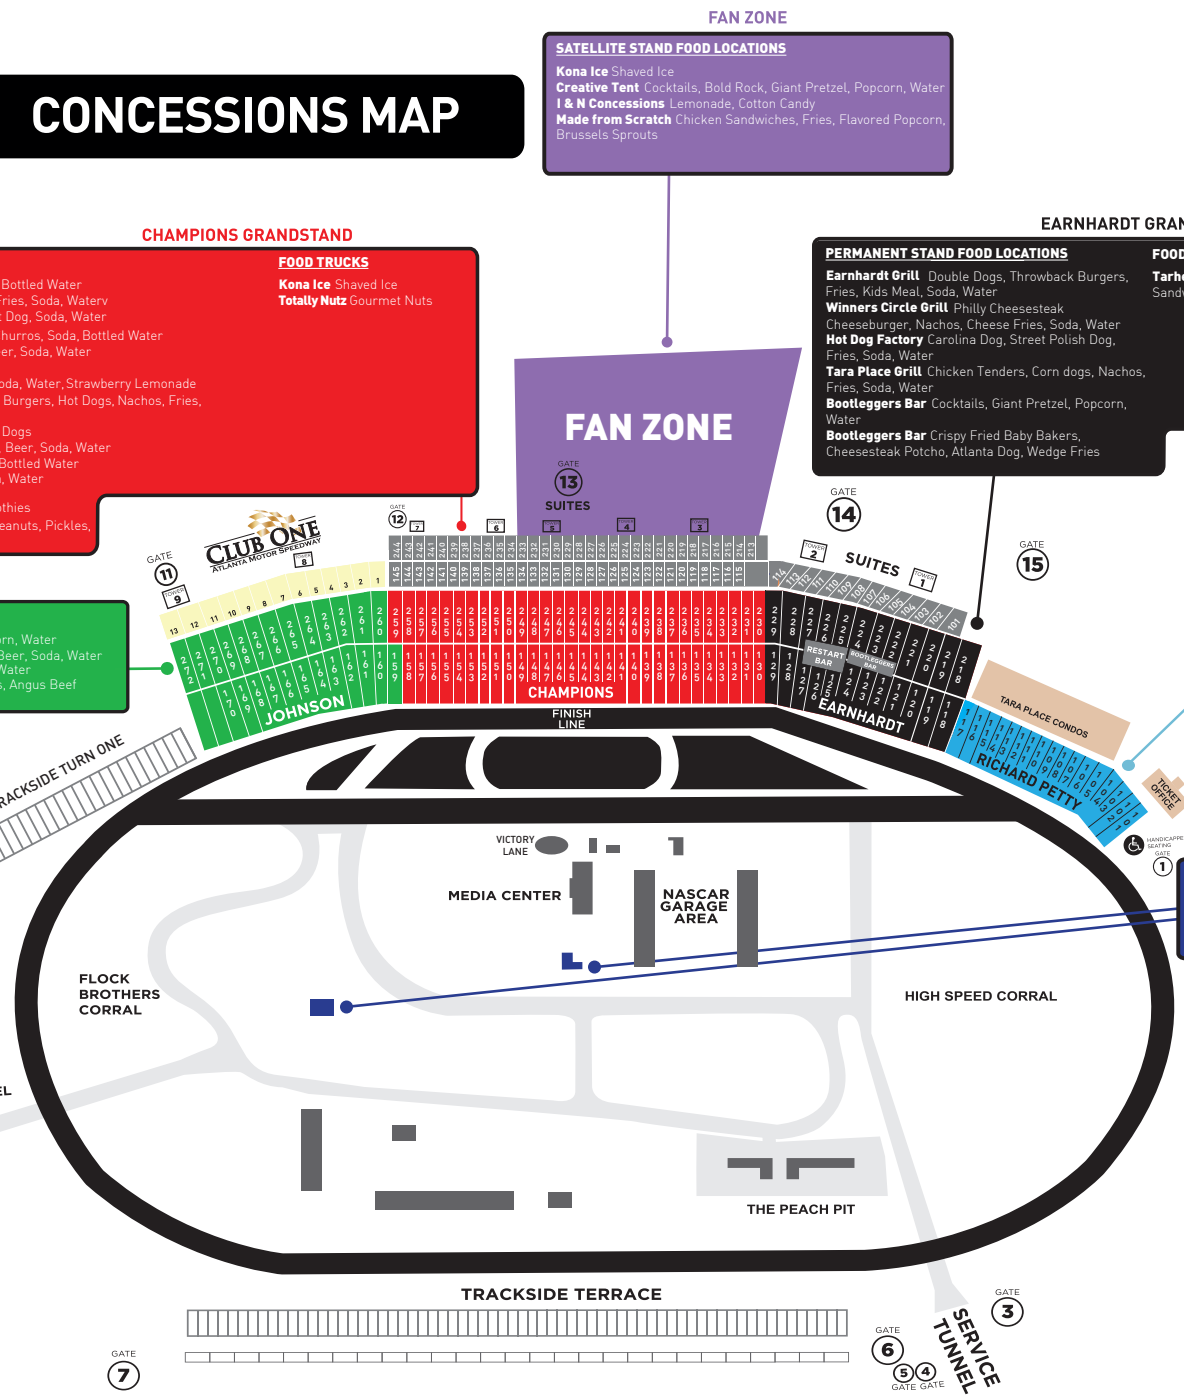

## EARNHARDT GRANDSTAND

**PERMANENT STAND FOOD LOCATIONS**  
**Earnhardt Grill** Double Dogs, Throwback Burgers, Fries, Kids Meal, Soda, Water  
**Winners Circle Grill** Philly Cheesesteak  
**Hot Dog Factory** Carolina Dog, Street Polish Dog, Fries, Soda, Water  
**Tara Place Grill** Chicken Tenders, Corn dogs, Nachos, Fries, Soda, Water  
**Bootleggers Bar** Cocktails, Giant Pretzel, Popcorn, Water  
**Bootleggers Bar** Crispy Fried Baby Bakers, Cheesesteak Potcho, Atlanta Dog, Wedge Fries

## PETTY GRANDSTAND

**PERMANENT STAND FOOD LOCATIONS**  
**Creative Concessions** Cocktails, Giant Pretzel, Popcorn, Water  
**E & M Concessions** Hot Dogs, Cheeseburger, Nachos, Fries, Soda, Water

**FOOD TRUCKS**  
**Kona Ice** Shaved Ice

## JOHNSON GRANDSTAND

**PERMANENT STAND FOOD LOCATIONS**  
**Creative Concessions** Cocktails, Giant Pretzel, Popcorn, Water  
**Big Dawg** Carolina Dog, Hot Dog, Fresh Fried Chips, Beer, Soda, Water  
**E & M Concessions** Cheeseburgers, Hot Dogs, Soda, Water  
**Fresh Truck** Lobster Rolls, Coconut Chicken Tenders, Angus Beef Burgers, Curly Fries, Soda, Water

\*Water and Coca-Cola products available at most locations

- JOHNSON GRANDSTAND
- CHAMPIONS GRANDSTAND
- EARNHARDT GRANDSTAND
- PETTY GRANDSTAND