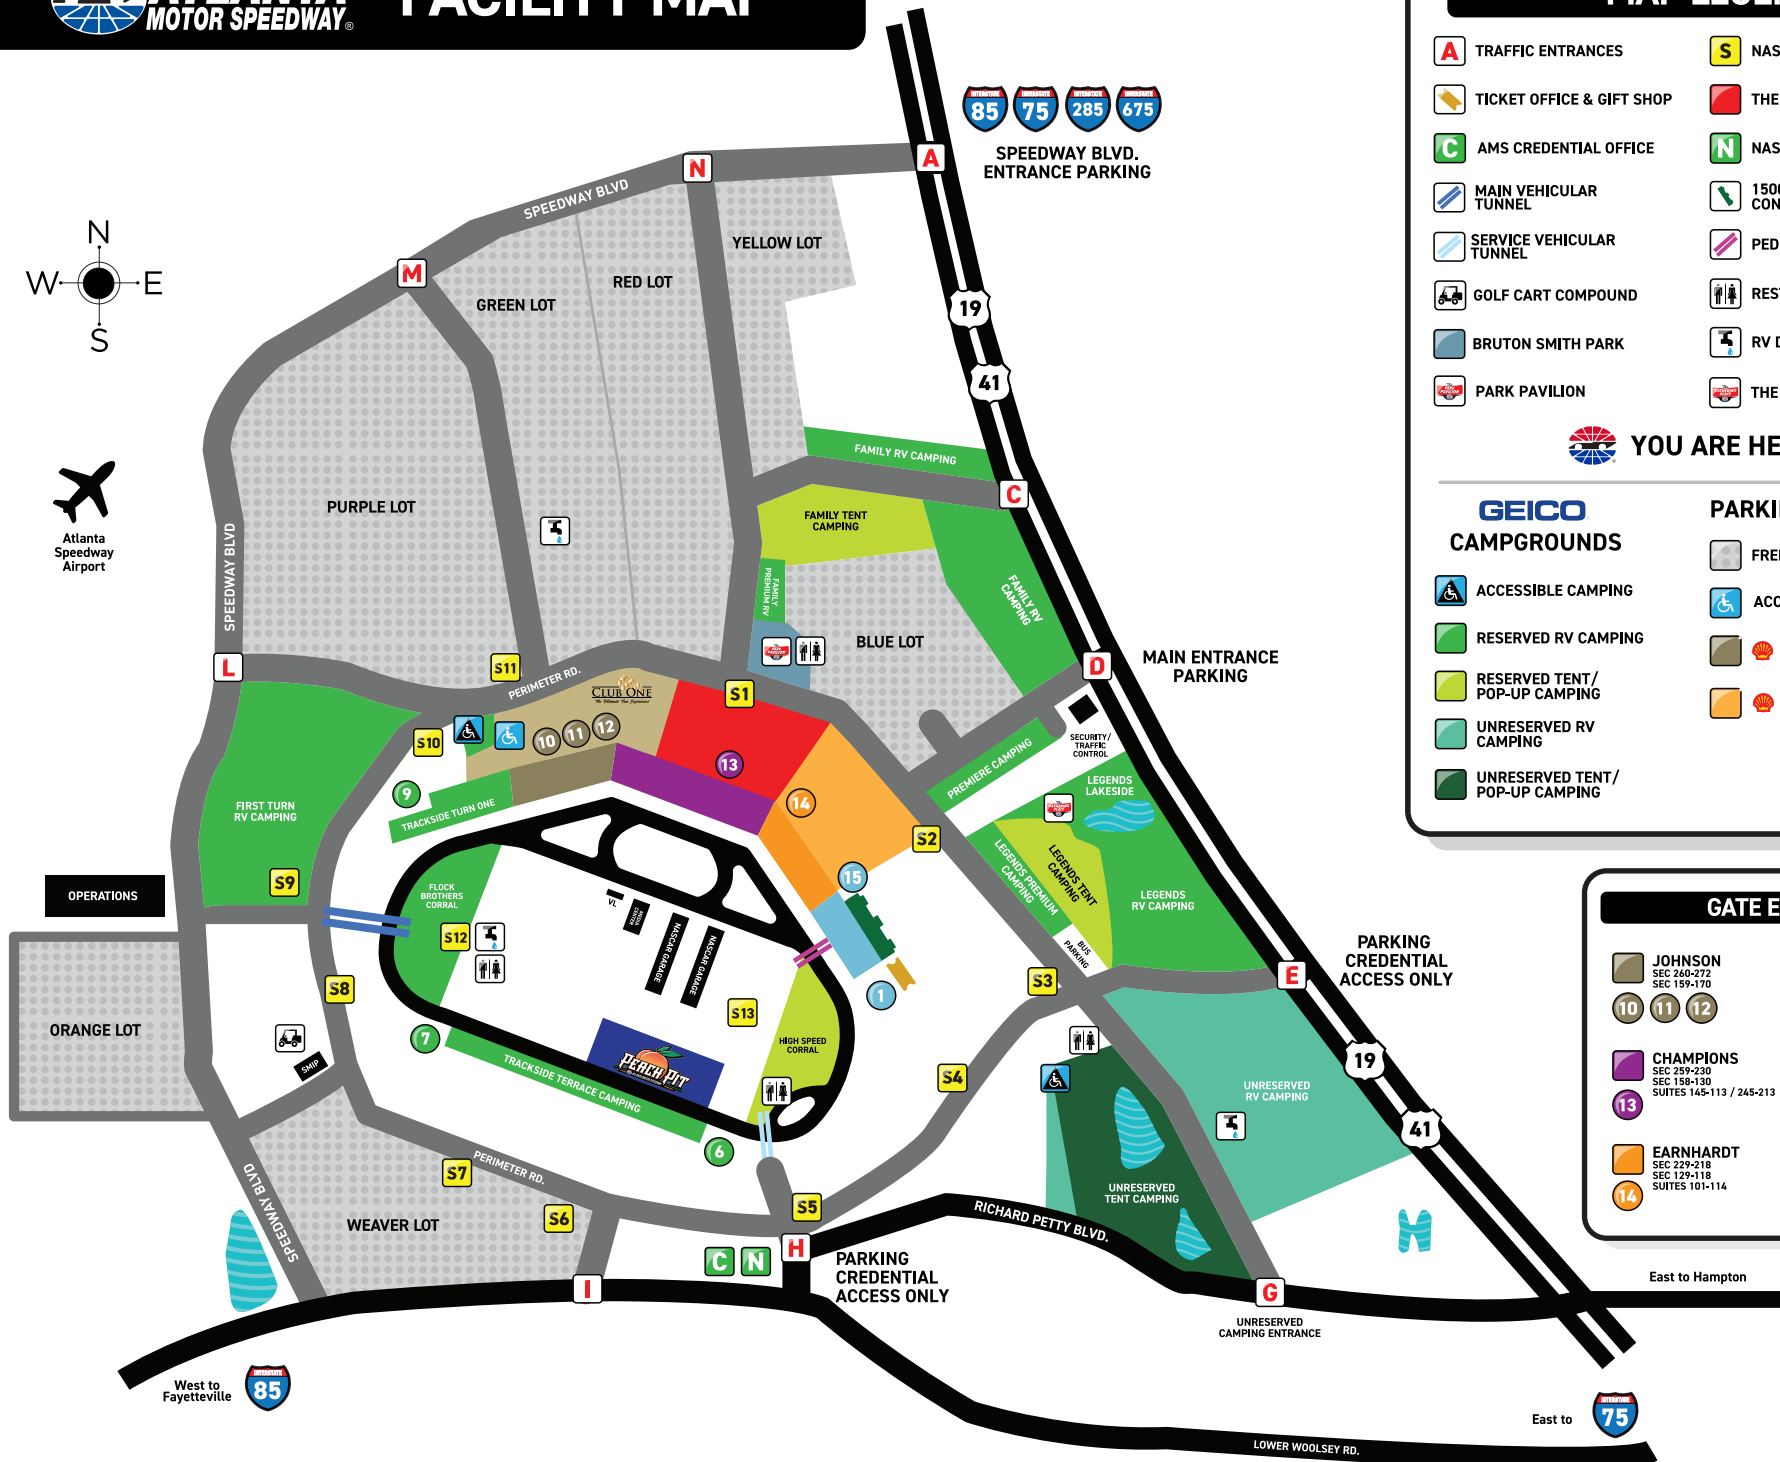

FACILITY MAP

MAP LEGEND

- | | |
|--------------------------------|--|
| A TRAFFIC ENTRANCES | S NASCAR WEEKEND SHUTTLE STOPS |
| TICKET OFFICE & GIFT SHOP | THE FAN ZONE |
| C AMS CREDENTIAL OFFICE | N NASCAR REGISTRATION |
| MAIN VEHICULAR TUNNEL | 1500 TARA PLACE SUITES & CONDOS / CORPORATE OFFICE |
| SERVICE VEHICULAR TUNNEL | PEDESTRIAN TUNNEL |
| GOLF CART COMPOUND | RESTROOMS / SHOWERS |
| BRUTON SMITH PARK | RV DUMP STATION |
| PARK PAVILION | THE GATHERING PLACE |

YOU ARE HERE

GEICO CAMPGROUNDS

- ACCESSIBLE CAMPING
- RESERVED RV CAMPING
- RESERVED TENT/POP-UP CAMPING
- UNRESERVED RV CAMPING
- UNRESERVED TENT/POP-UP CAMPING

PARKING LOTS

- FREE PARKING
- ACCESSIBLE PARKING
- RESERVED PARKING
- RESERVED PARKING

GATE ENTRANCES

- | | |
|--|---|
| JOHNSON
SEC 240-272
SEC 159-170 | PETTY
SEC 117-101
SUITES 407-417 / 507-512 |
| CHAMPIONS
SEC 259-230
SEC 158-130
SUITES 145-113 / 245-213 | TRACKSIDE CAMPING |
| EARNHARDT
SEC 229-218
SEC 129-118
SUITES 101-114 | |

East to Hampton

East to

West to Fayetteville

LOWER WOOLSEY RD.