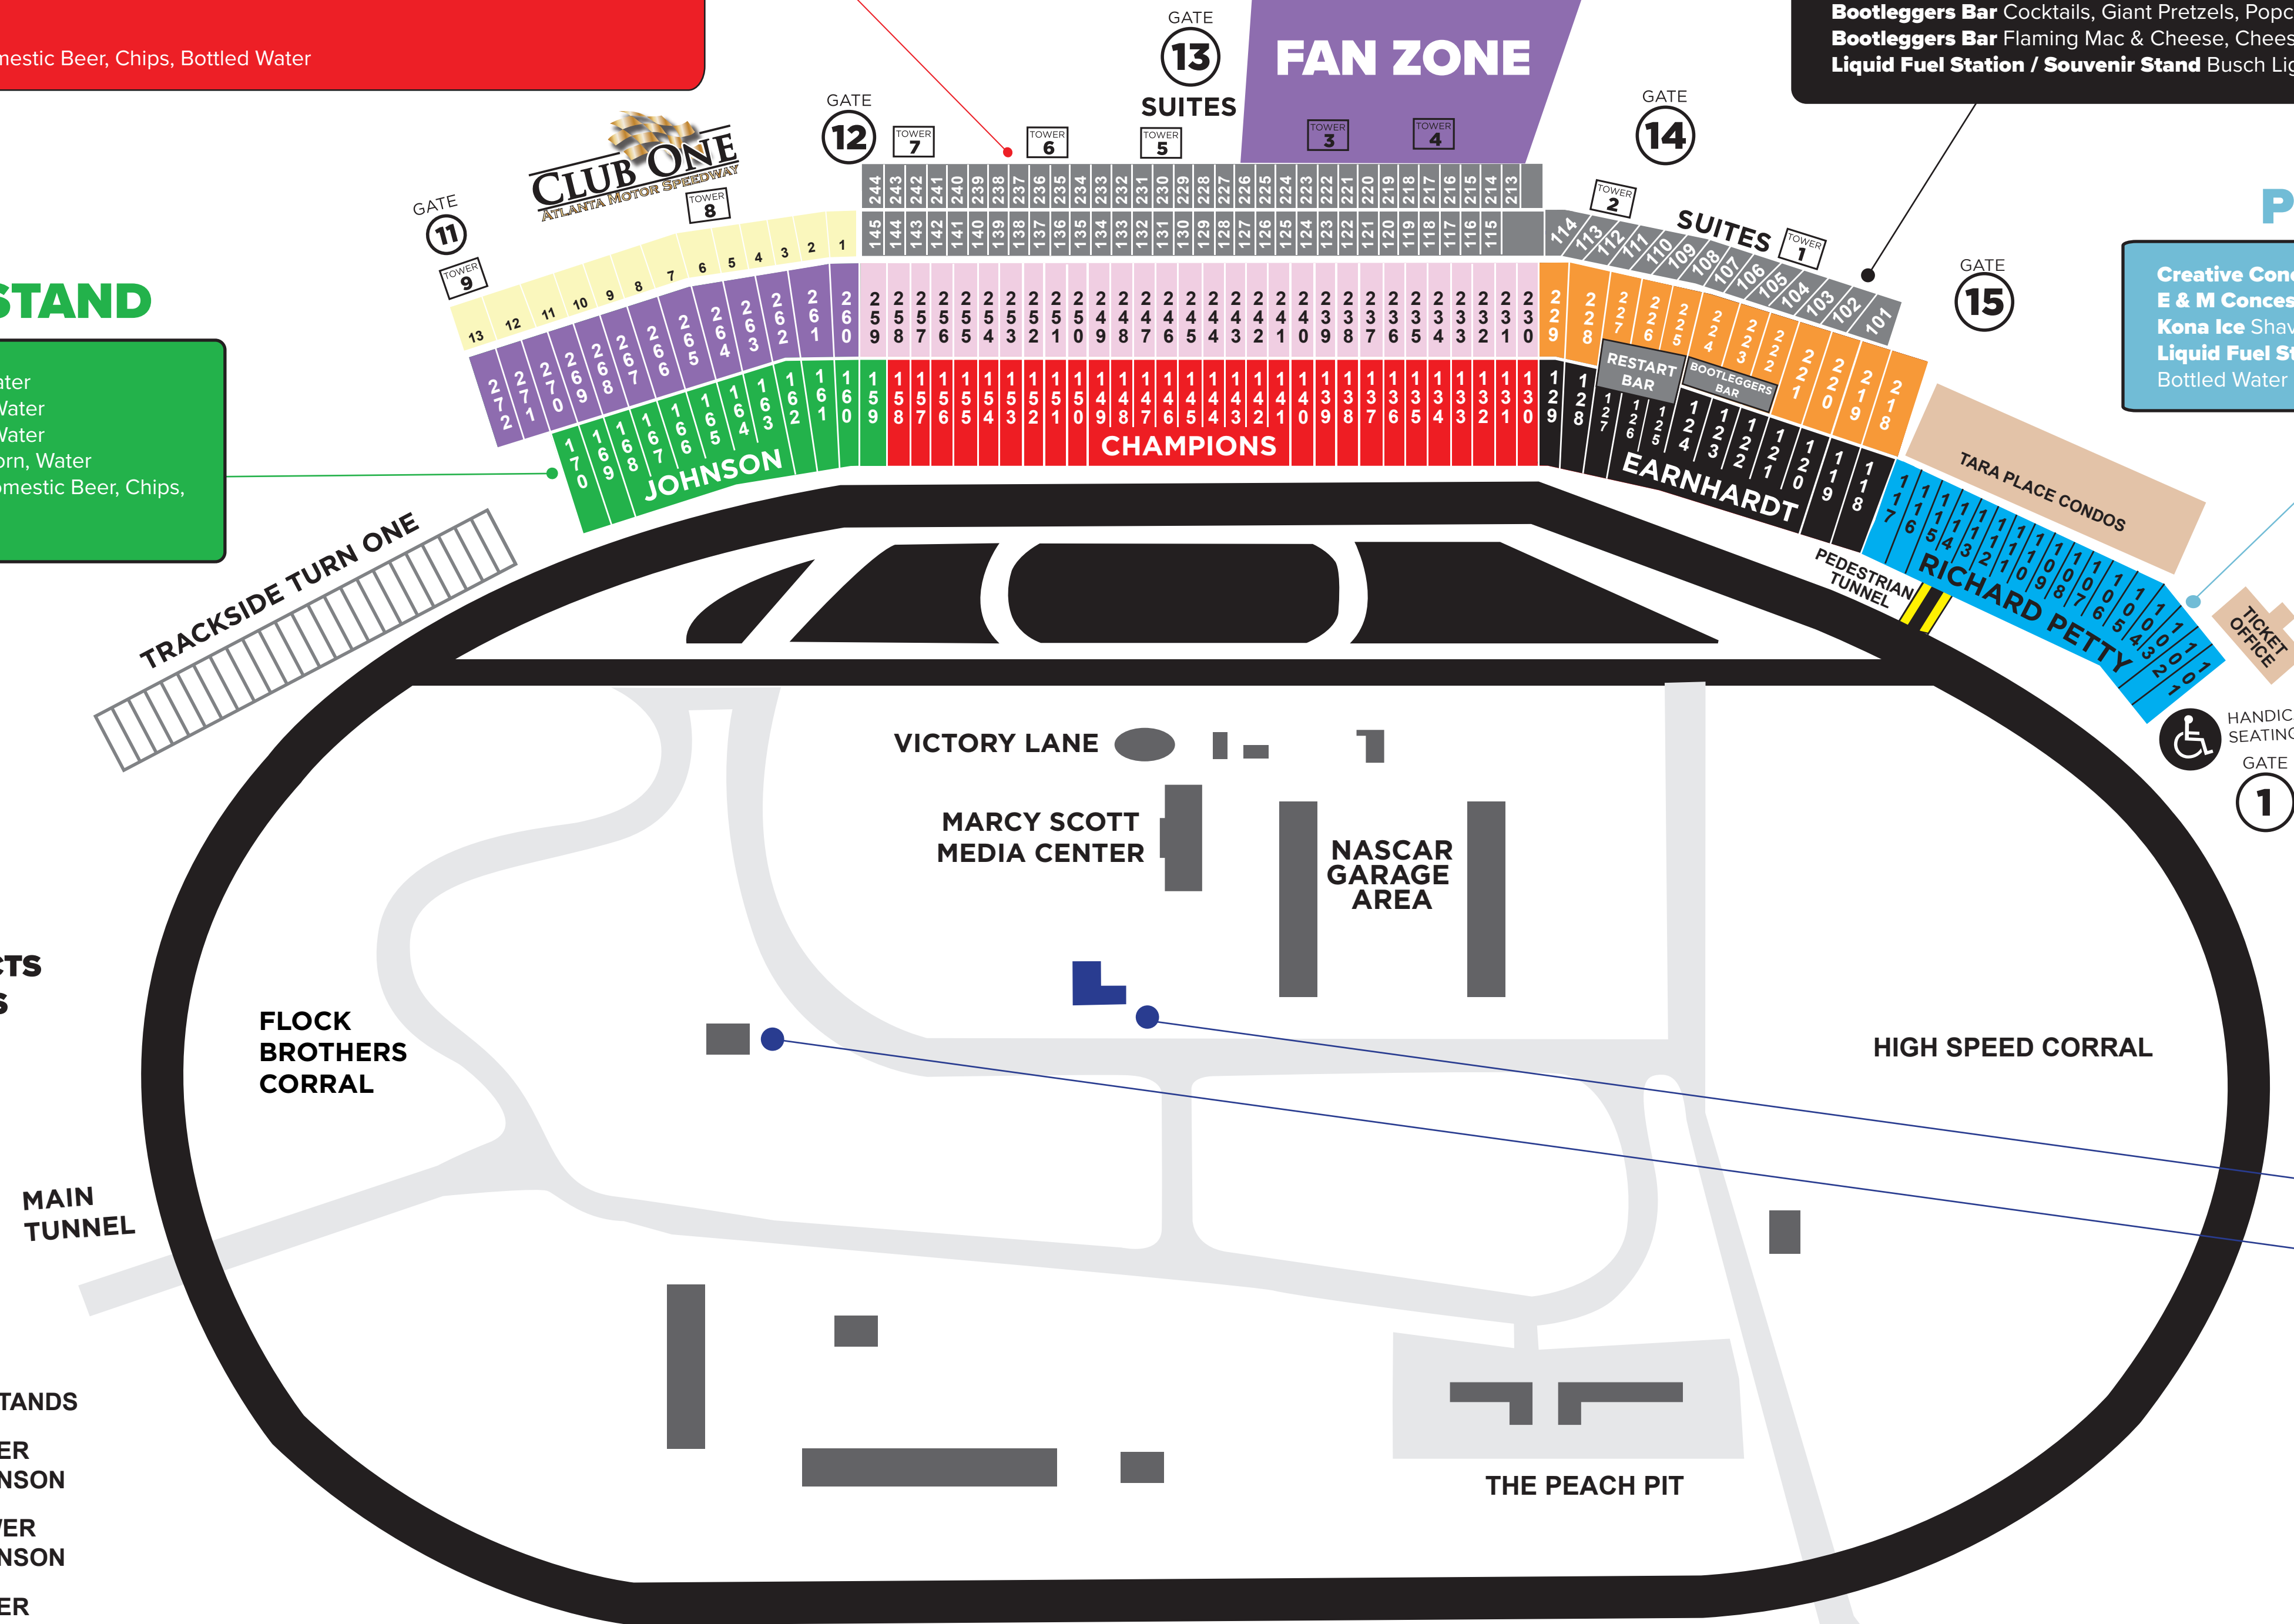

## EARNHARDT GRANDSTAND

- Earnhardt Grill** Philly Cheesesteak, Loaded Nachos, Italian Sausage, Soda, Water
- Winners Circle Grill** Cheeseburgers, Philly Cheesesteak, Nachos, Cheese Fries, Soda, Water
- Hot Dog Factory** Carolina Dog, Street Polish Dog, Fries, Soda, Water
- Tara Place Grill** Chicken Tenders, Fries, Soda, Water
- Tarheel BBQ** Jumbo Wings, Pulled Pork Sandwich, Smoked Sausage, Soda, Water
- Rock N Roll Sushi** Crowd Surfer Roll, Spicy Tuna Roll, Chicken Bowl, Steak Bowl, Soda, Water
- Bootleggers Bar** Cocktails, Giant Pretzels, Popcorn, Water
- Bootleggers Bar** Flaming Mac & Cheese, Cheesesteak Potcho, St Patty's Quesadilla, Hot Dogs, Fries
- Liquid Fuel Station / Souvenir Stand** Busch Light, Domestic Beer, Chips, Bottled Water

## PETTY GRANDSTAND

- Creative Concessions** Cocktails, Giant Pretzels, Popcorn, Water
- E & M Concessions** Hot Dogs, Cheeseburgers, Nachos, Fries, Soda, Water
- Kona Ice** Shaved Ice - with lots of flavors
- Liquid Fuel Station / Souvenir Stand** Busch Light, Domestic Beer, Chips, Bottled Water

**\*WATER AND COCA-COLA PRODUCTS AVAILABLE AT MOST LOCATIONS**

- GRANDSTANDS**
- UPPER JOHNSON
  - LOWER JOHNSON
  - UPPER CHAMPIONS
  - LOWER CHAMPIONS
  - UPPER EARNHARDT
  - LOWER EARNHARDT
  - PETTY