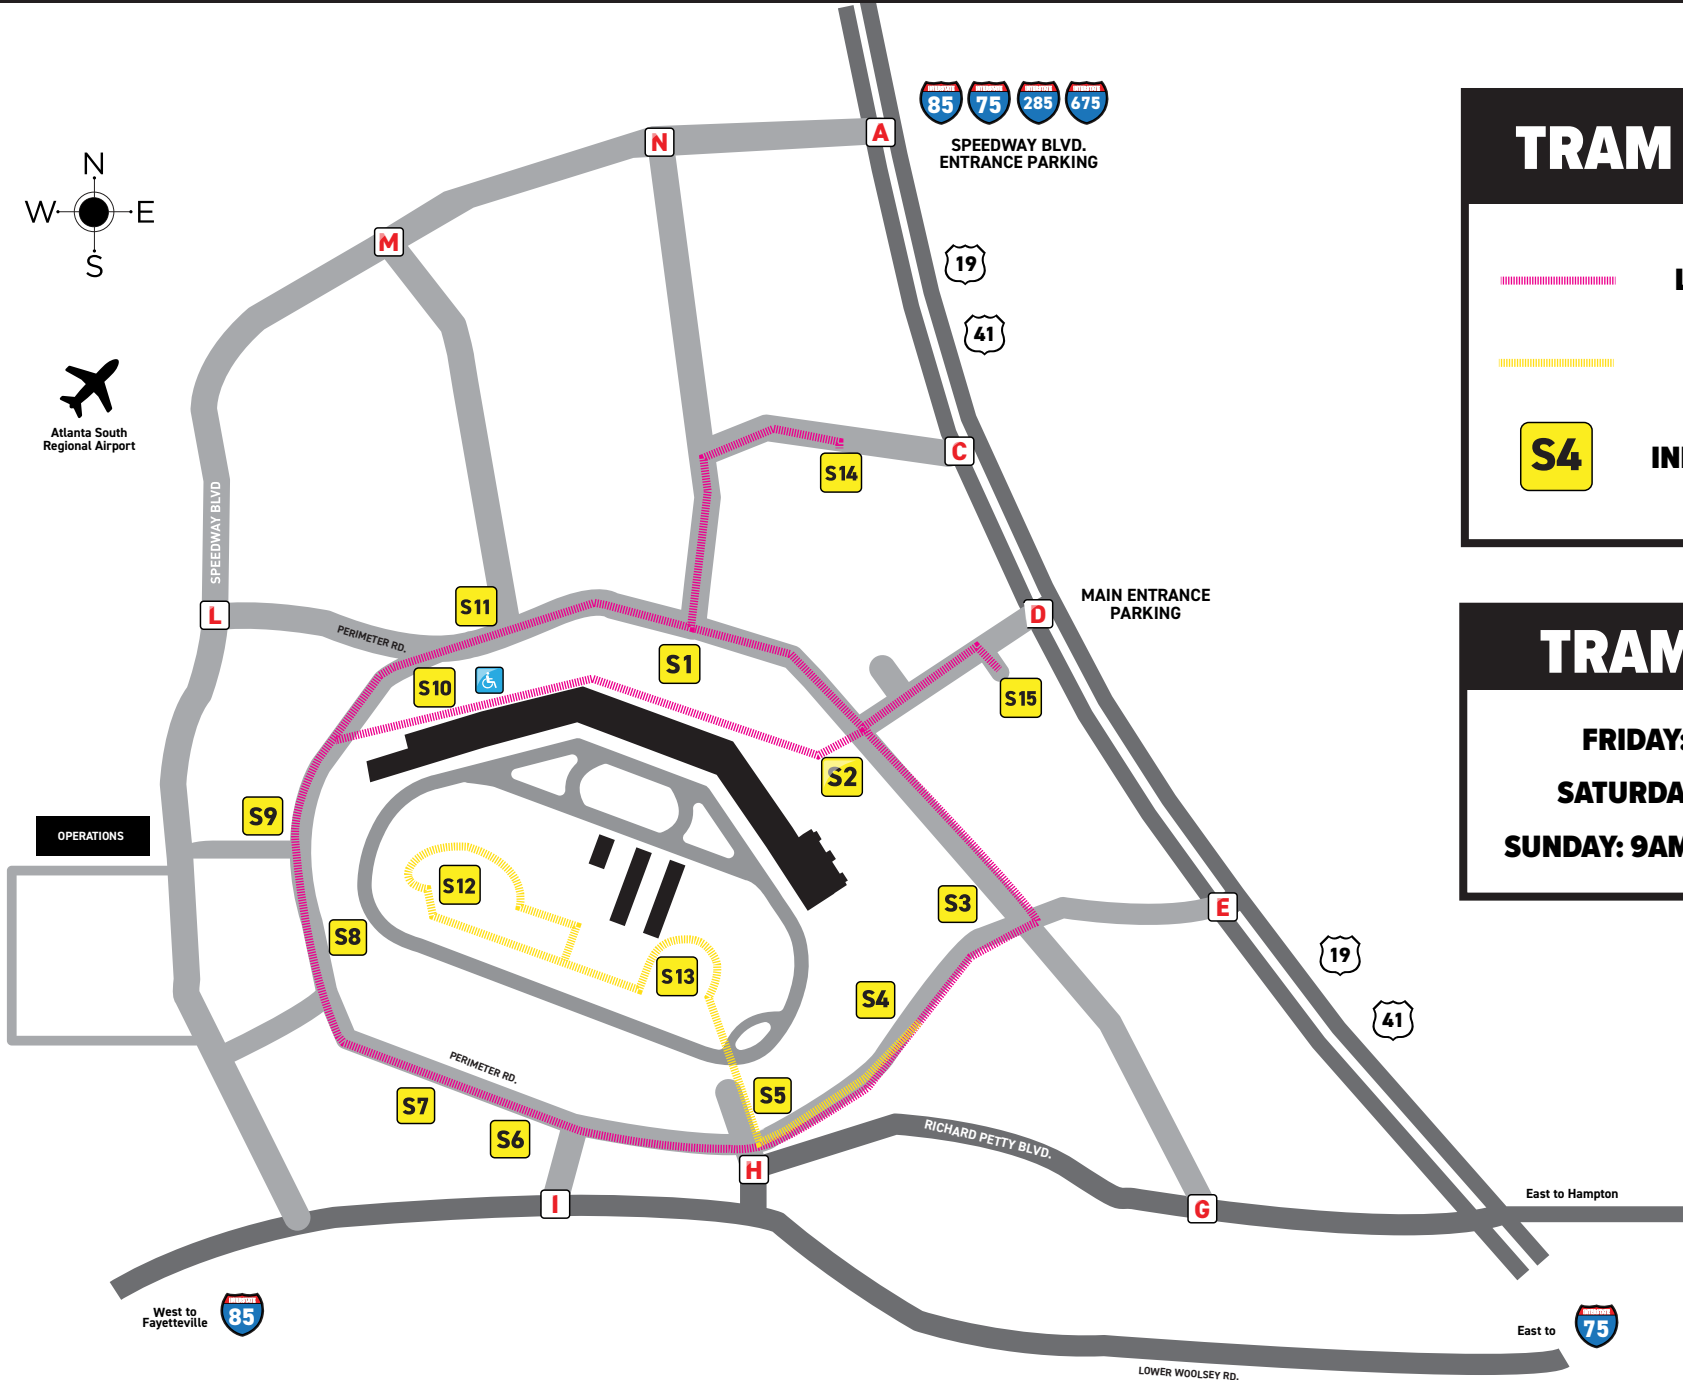

AMS TRAM ROUTES

TRAM MAP KEY

- LOOP TRAM ROUTE
- INFIELD ROUTE
- INFIELD TRAM PICKUP

TRAM HOURS

- FRIDAY: 3PM - 10PM**
- SATURDAY: 9 AM - 11PM**
- SUNDAY: 9AM - 1 HR POST RACE**