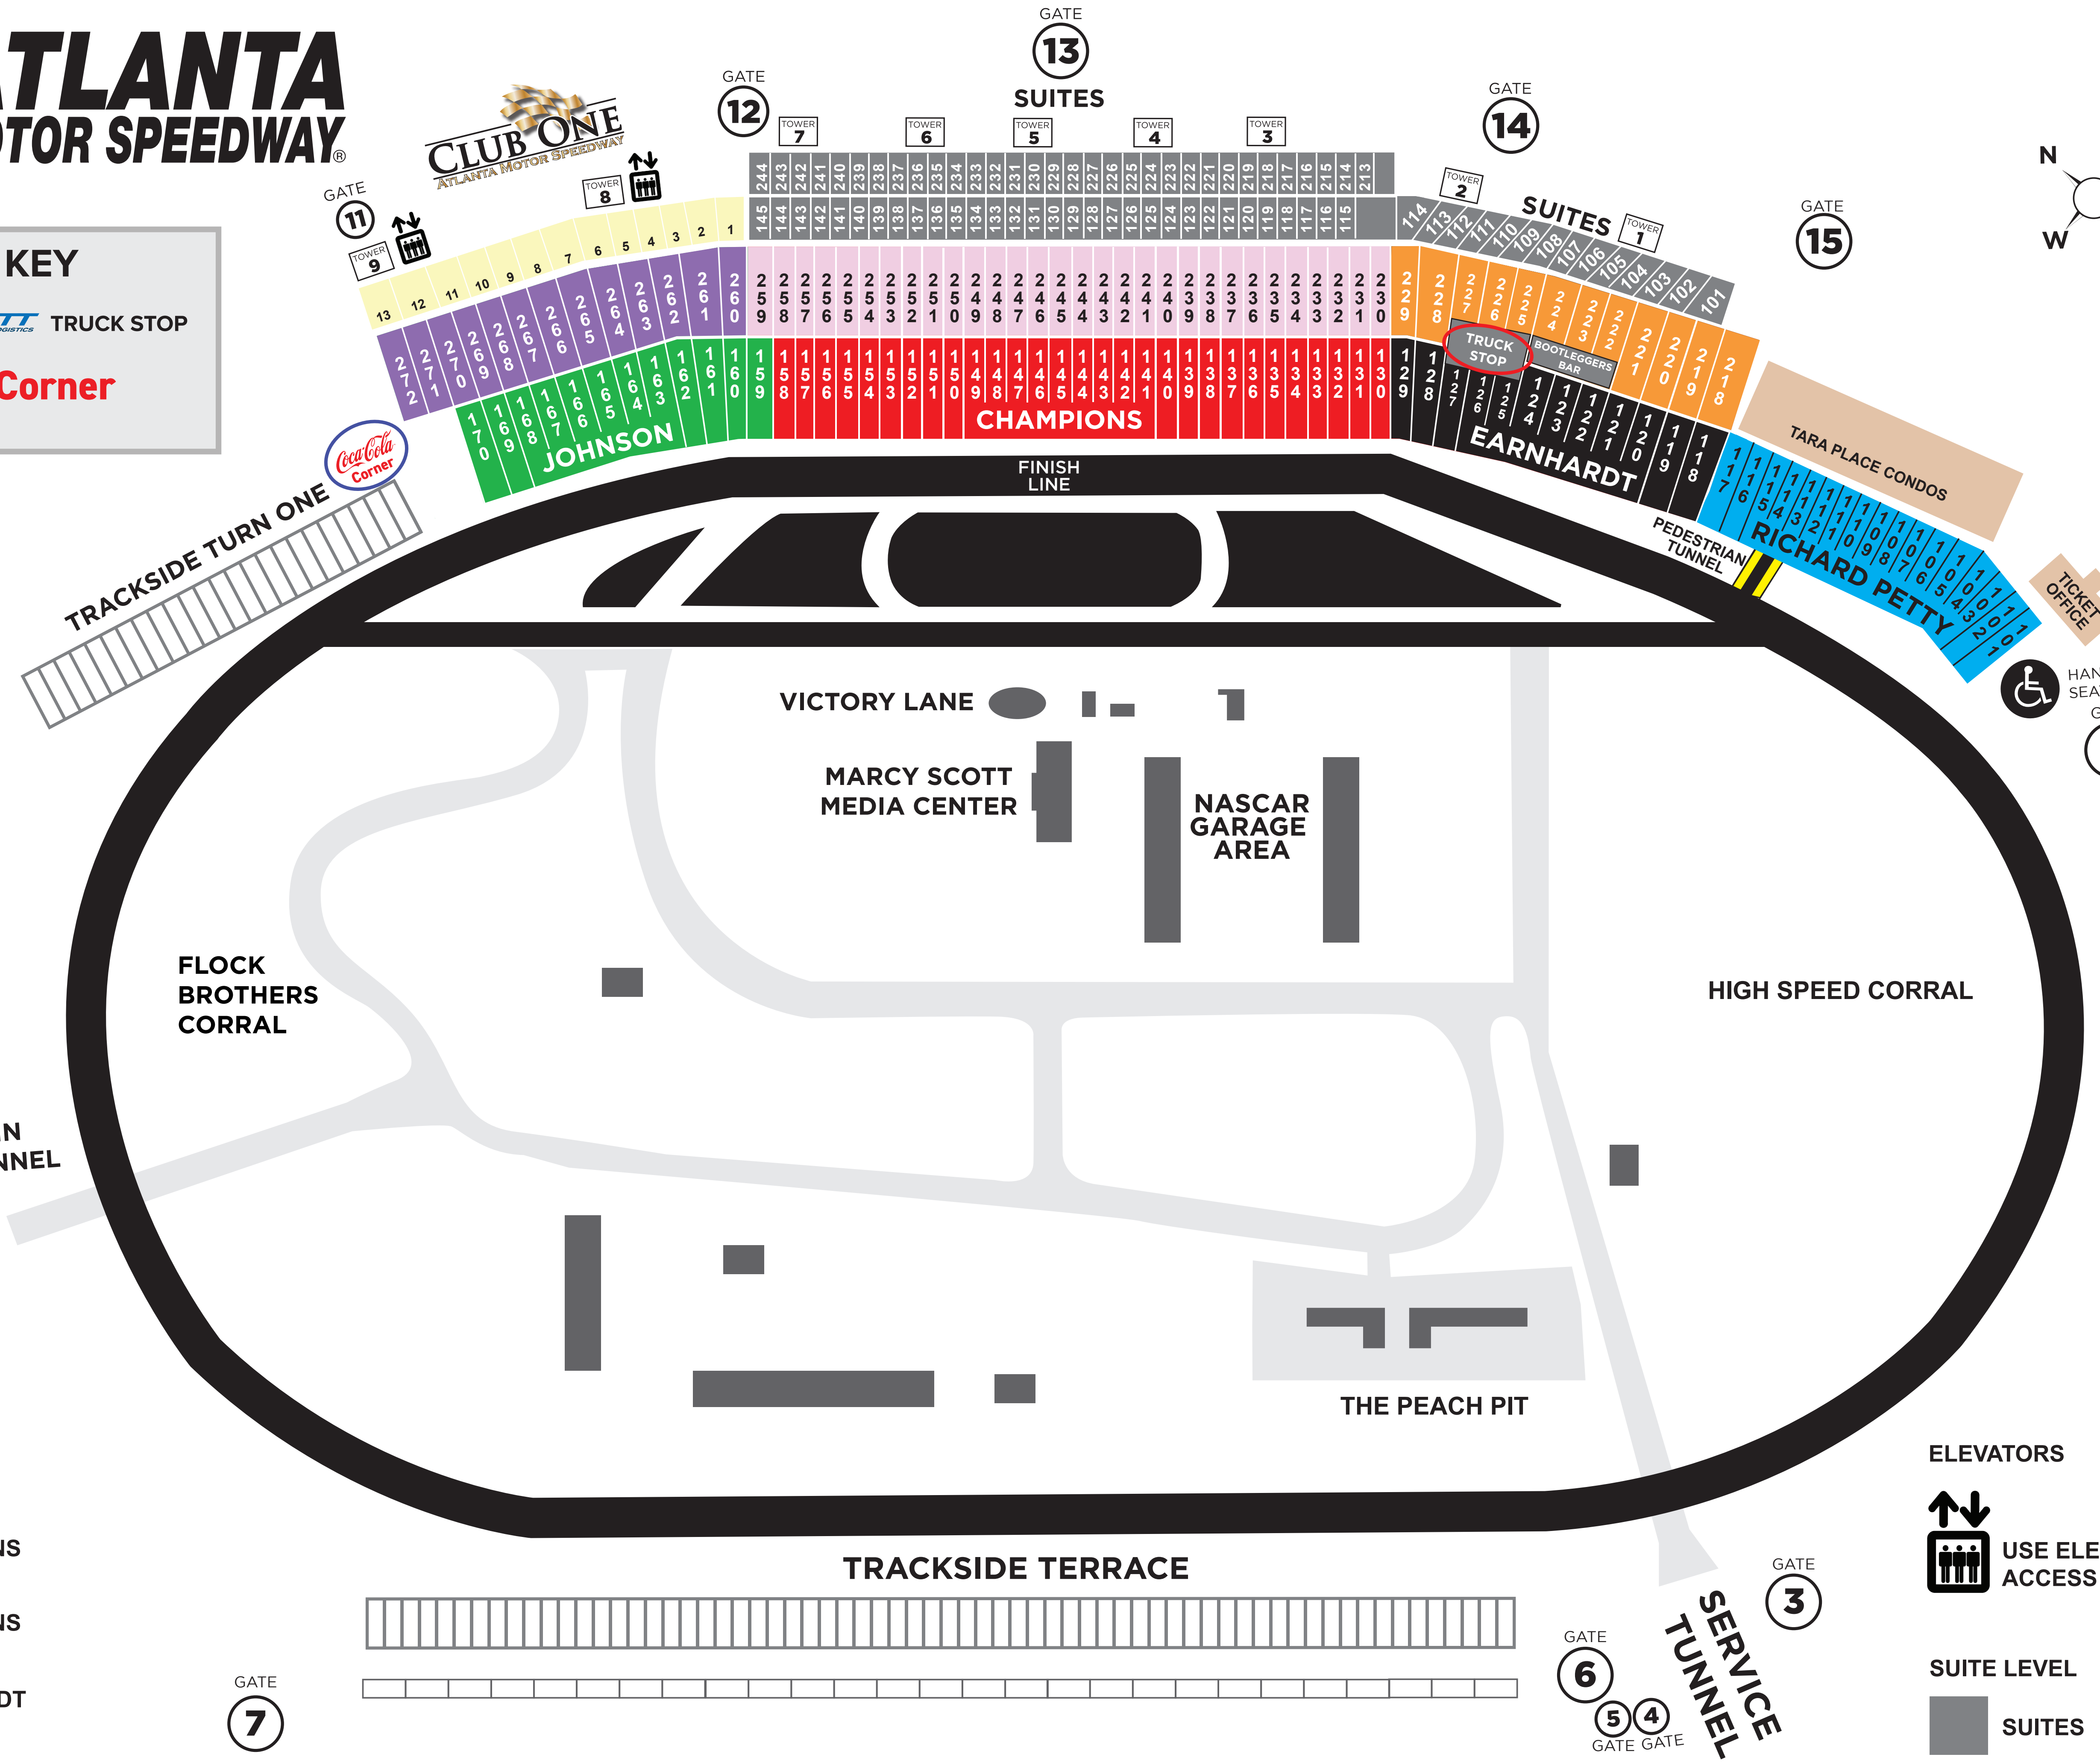

CLUB ONE
ATLANTA MOTOR SPEEDWAY

MAP KEY

-  **BENNETT** TRUCK STOP
-  **Coca-Cola** Corner

- #### GRANDSTANDS
-  UPPER JOHNSON
 -  LOWER JOHNSON
 -  UPPER CHAMPIONS
 -  LOWER CHAMPIONS
 -  UPPER EARNHARDT
 -  LOWER EARNHARDT
 -  PETTY

- #### ELEVATORS
-  USE ELEVATORS TO ACCESS 200 LEVEL
- #### SUITE LEVEL
-  SUITES
 -  CLUB ONE

SEATING DIAGRAM