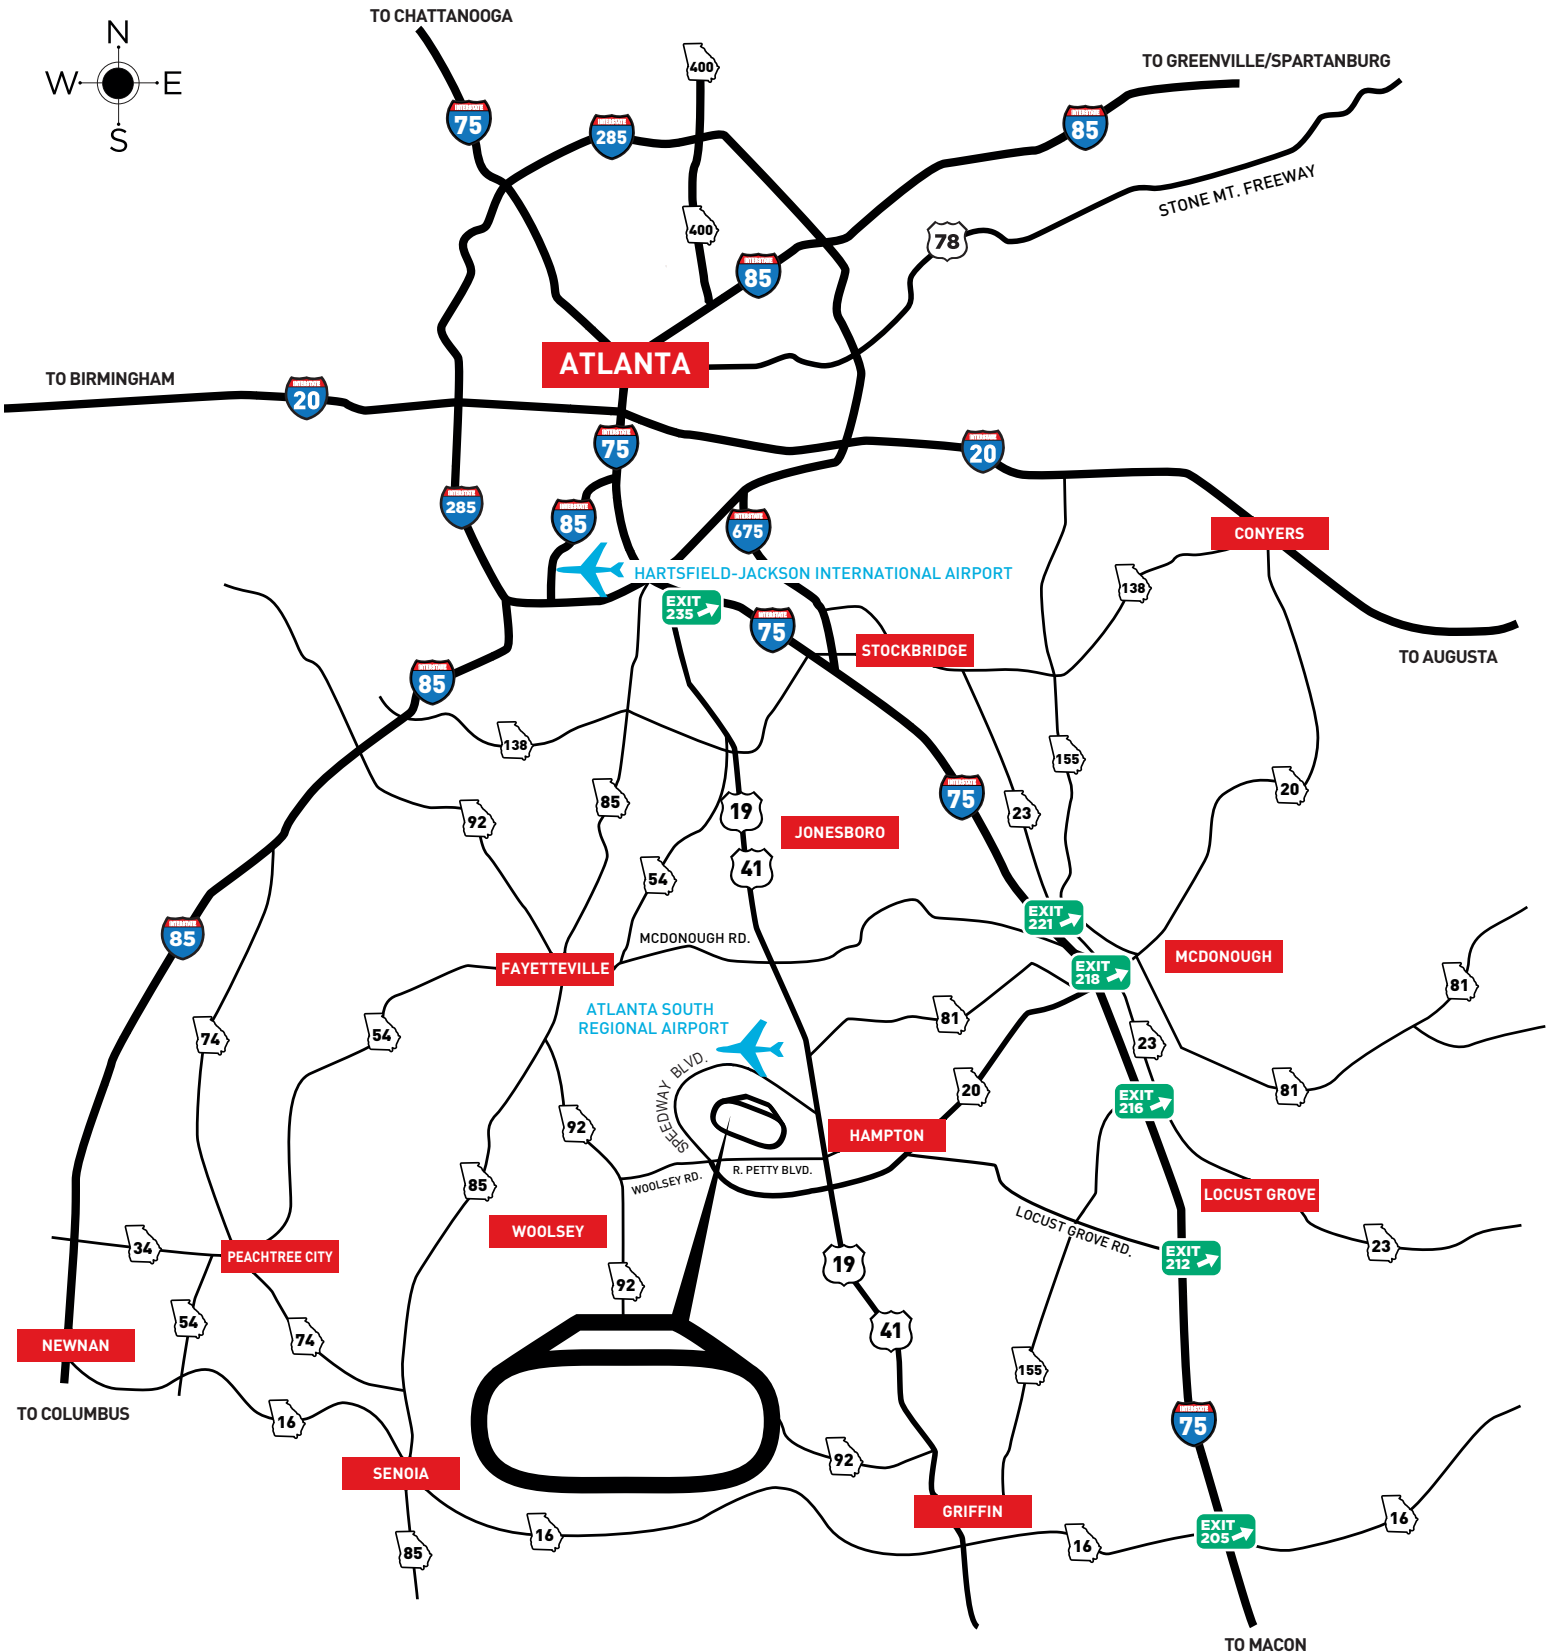

AREA MAP

ADDRESS FOR GPS

1500 Tara Place
Hampton, GA 30228

FOR ALL MAPS AND INFORMATION VISIT
www.atlantamotorspeedway.com/maps