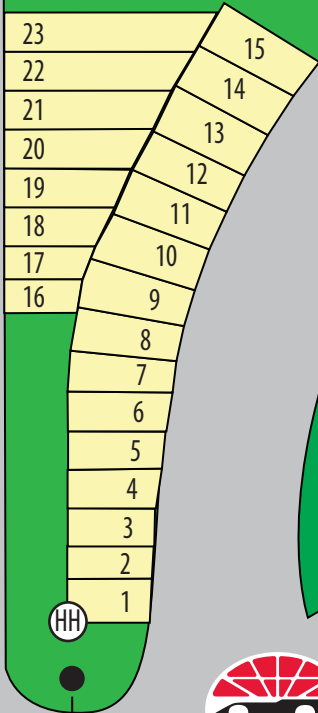

HOSPITALITY LOT

JUMBOTRON

COMPETITOR  
EAST LOT

TRAM STOP

**ATLANTA**  
**MOTOR SPEEDWAY®**

FLOCK BROTHERS CAMPING