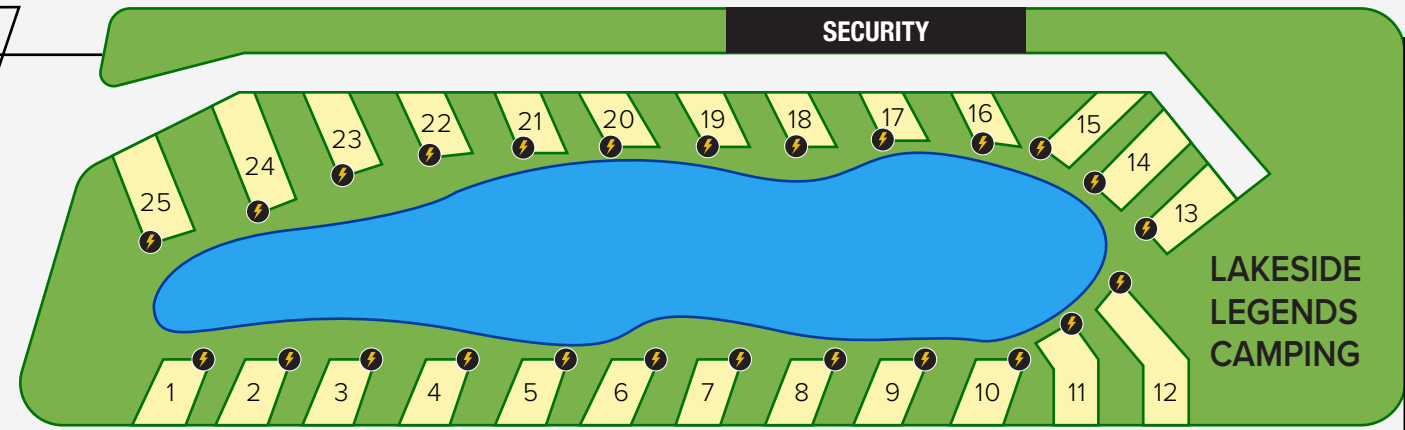

LEGENDS RV CAMPING

- 50 AMP Hookup Sites
- Grass Surface
- (1) Tow pass per site
- Site Size approx. 25' x 45'

GATE EXIT ONLY

SPEEDWAY MAIN ENTRANCE

SECURITY

LAKESIDE LEGENDS CAMPING

TICKET OFFICE

CAMPING ENTRANCE

ENTRANCE E

19
41