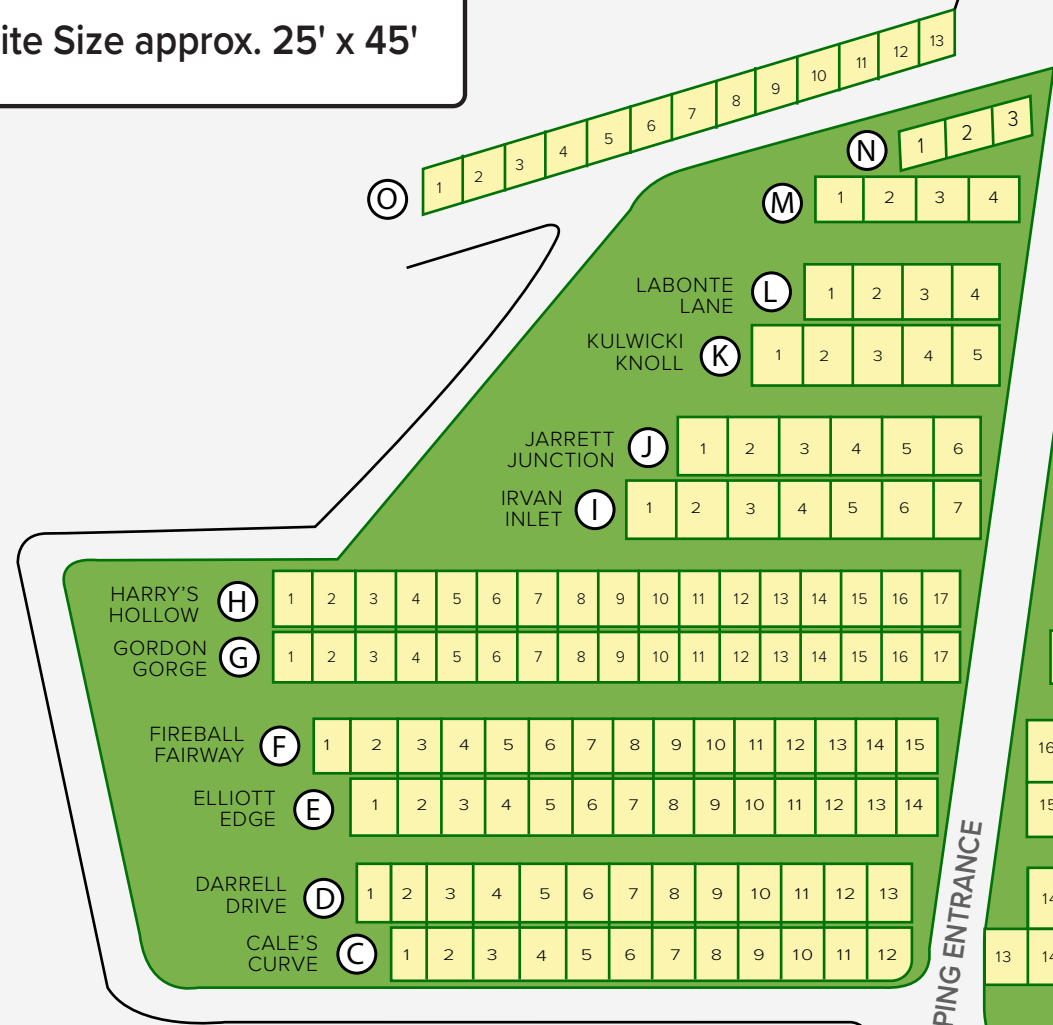

LEGENDS RV CAMPING

- 50 AMP Hookup Sites
- Grass Surface
- (1) Tow pass per site
- Site Size approx. 25' x 45'

GATE EXIT ONLY

SPEEDWAY MAIN ENTRANCE

SECURITY

LAKESIDE LEGENDS CAMPING

TICKET OFFICE

CAMPING ENTRANCE

ENTRANCE E

19
41