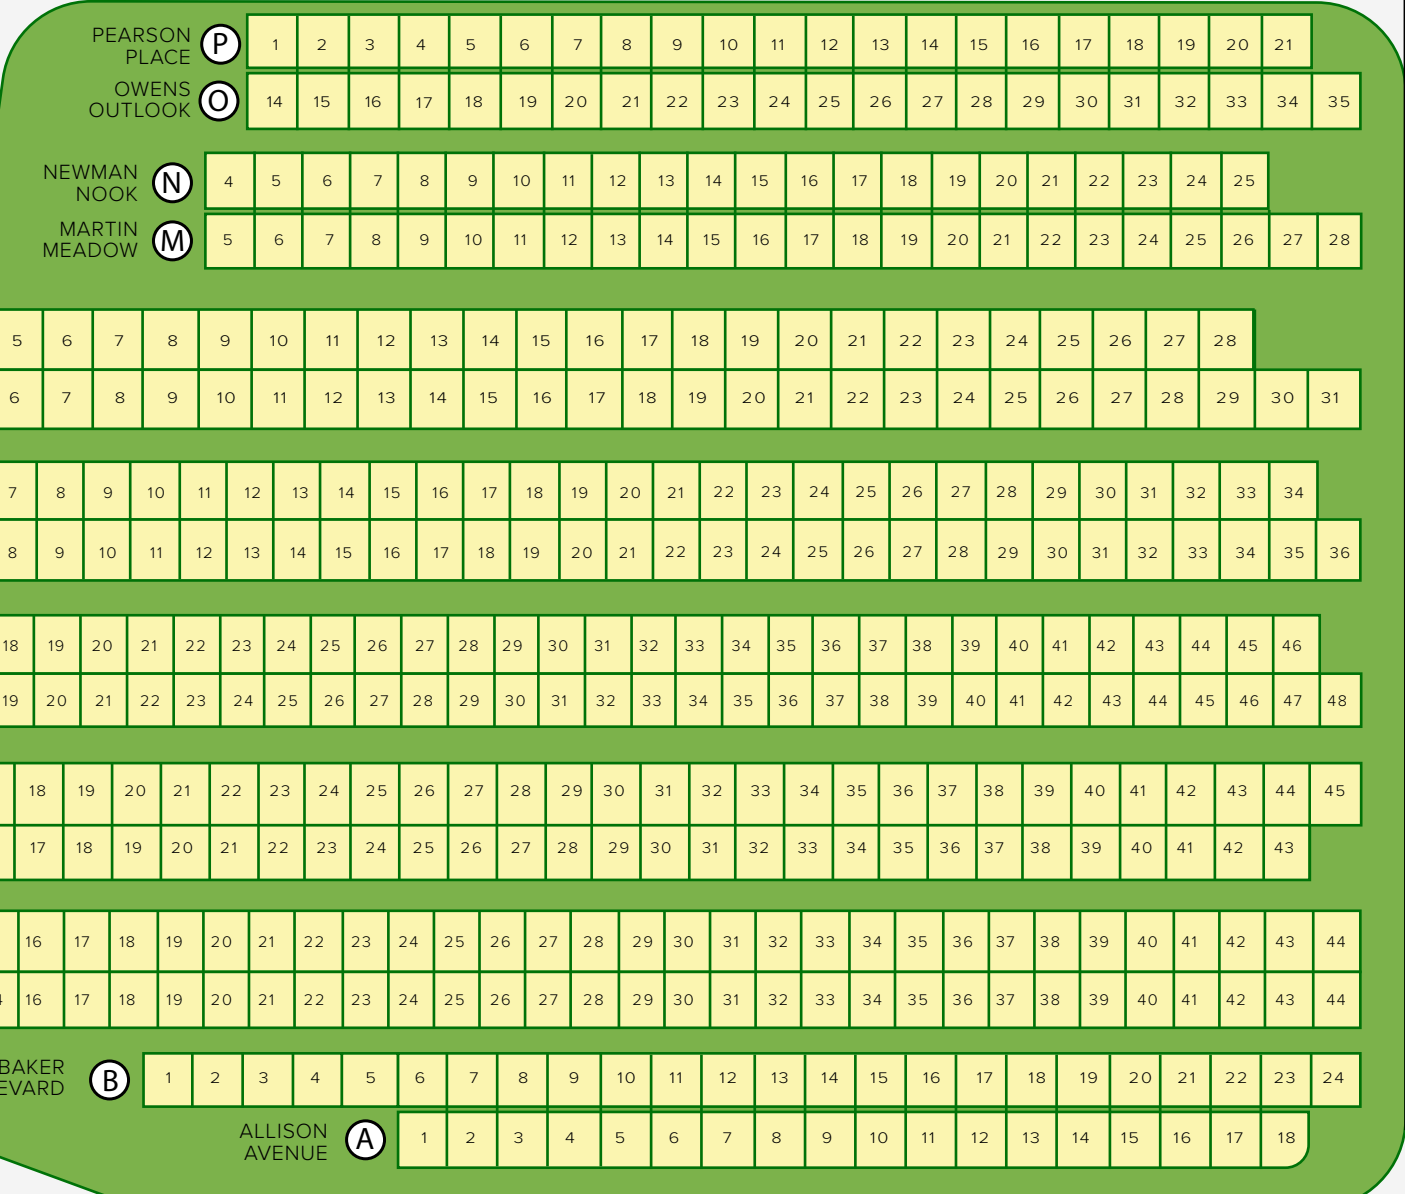

LEGENDS RV CAMPING

- 50 AMP Hookup Sites
- Grass Surface
- (1) Tow pass per site
- Site Size approx. 25' x 45'

GATE EXIT ONLY

SPEEDWAY MAIN ENTRANCE

SECURITY

LAKESIDE LEGENDS CAMPING

TICKET OFFICE

CAMPING ENTRANCE

ENTRANCE E

19
41