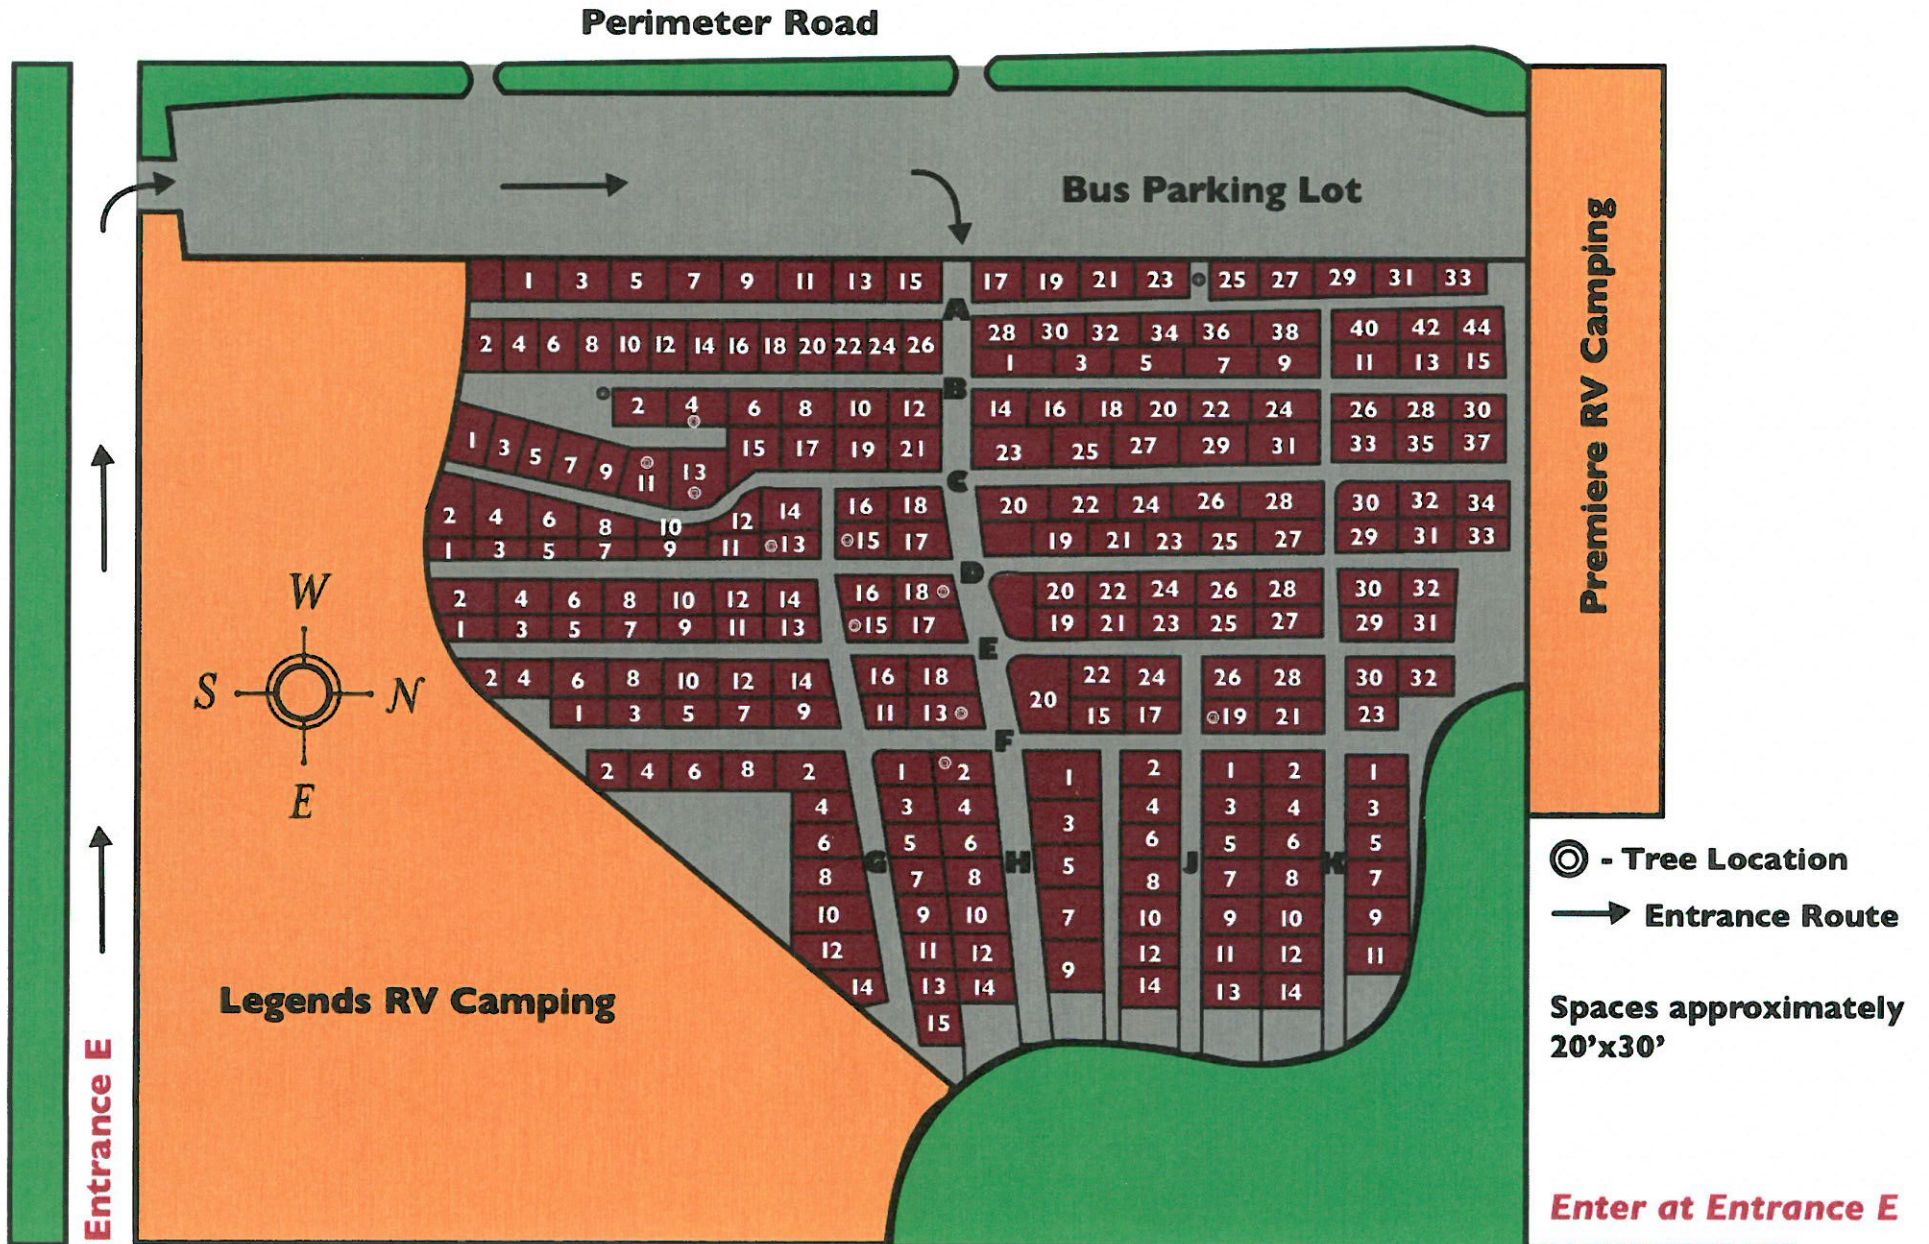

LEGENDS RESERVED TENT CAMPING

- ⊙ - Tree Location
- Entrance Route

Spaces approximately
20'x30'

Enter at Entrance E