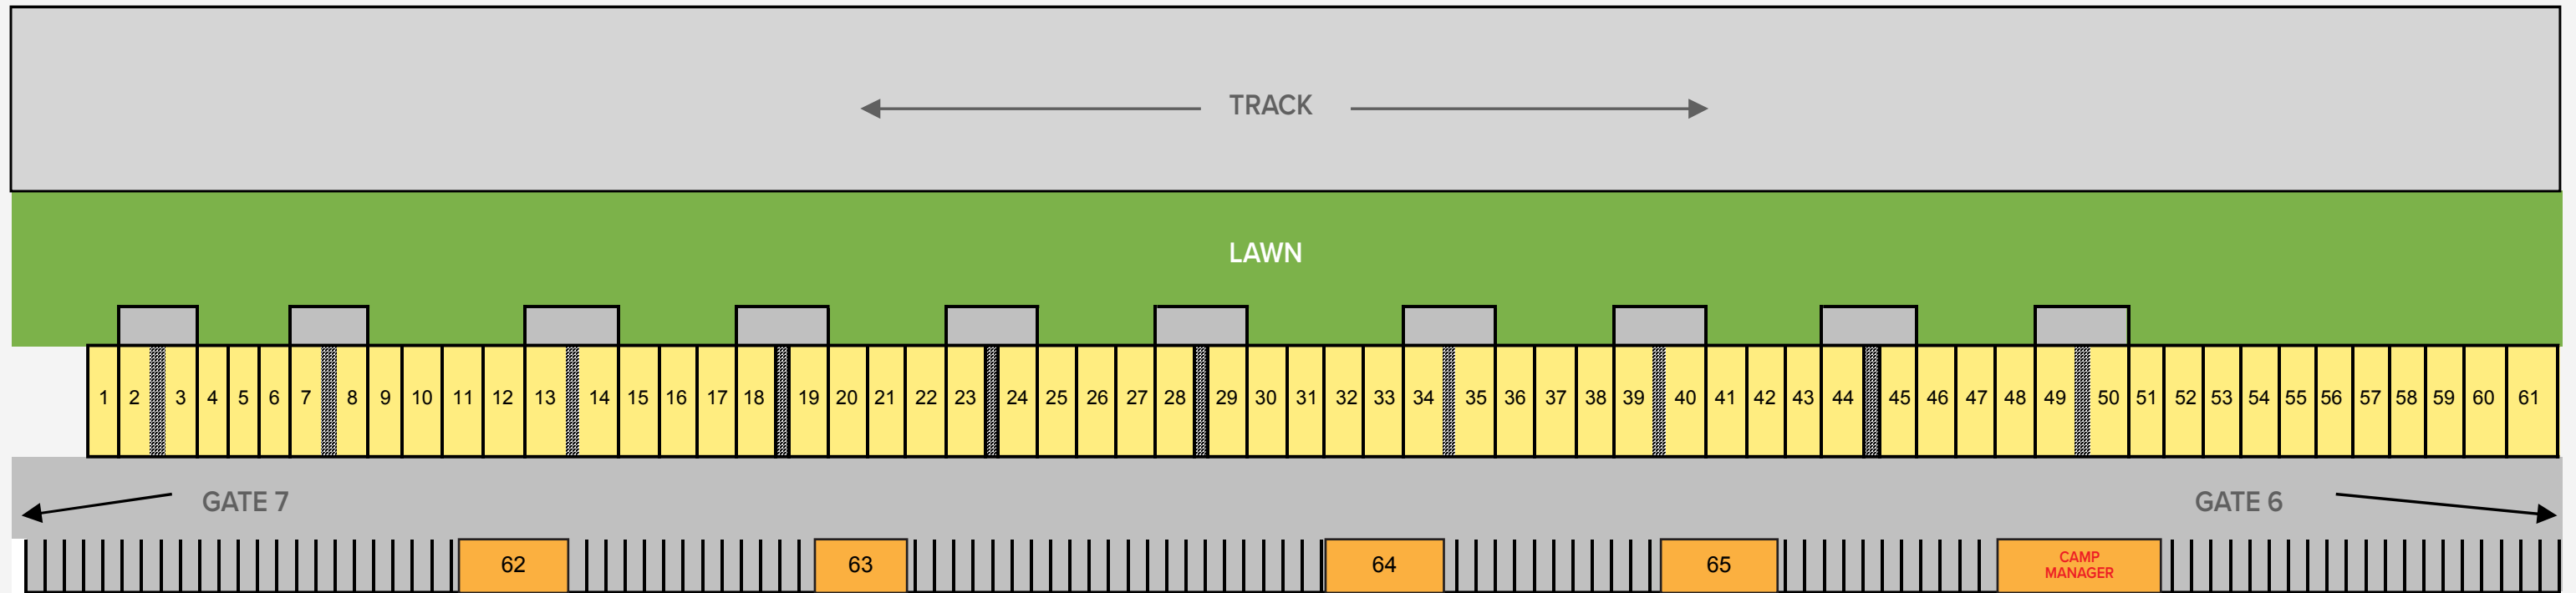

TRACKSIDE TERRACE

50 AMP Plug Required | Full Hookups | All Asphalt | 24-hour Security
 (2) Parking spaces per site
 Each site includes (10) Trackside Terrace admission passes per day

Site Size approx. 25' x 70'
 Site Size approx. 25' x 50'