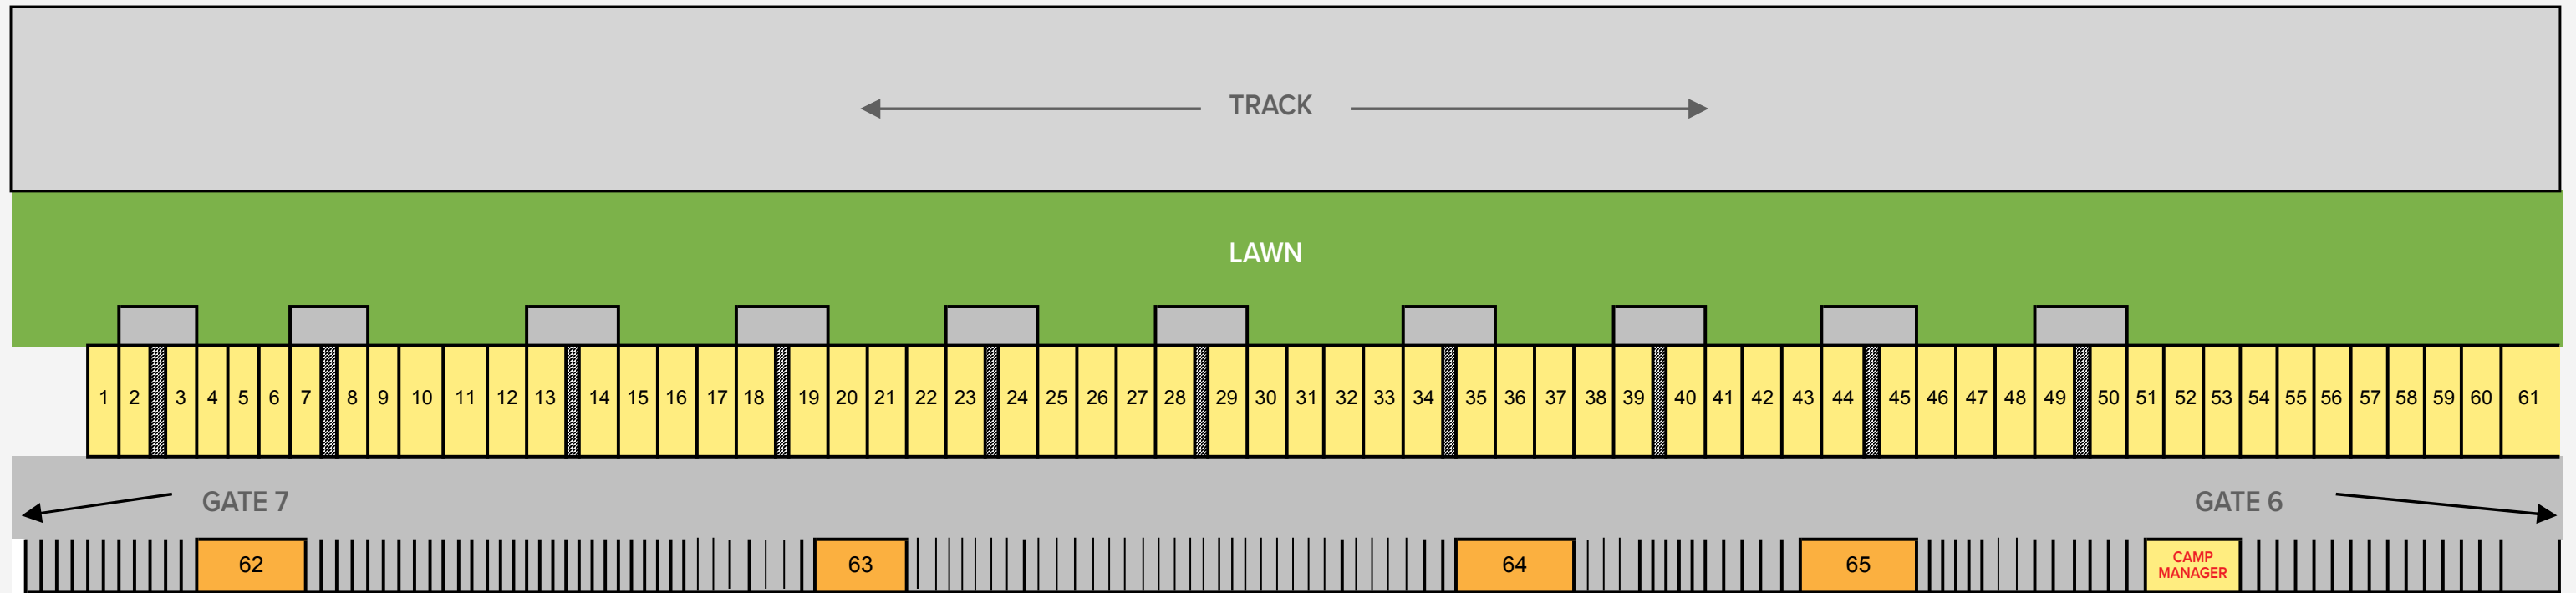

TRACKSIDE TERRACE

50 AMP Plug Required | Full Hookups | All Asphalt | 24-hour Security
(2) Parking spaces per site
Each site includes (10) Trackside Terrace admission passes per day

 Site Size approx. 25' x 70'  Site Size approx. 25' x 50'