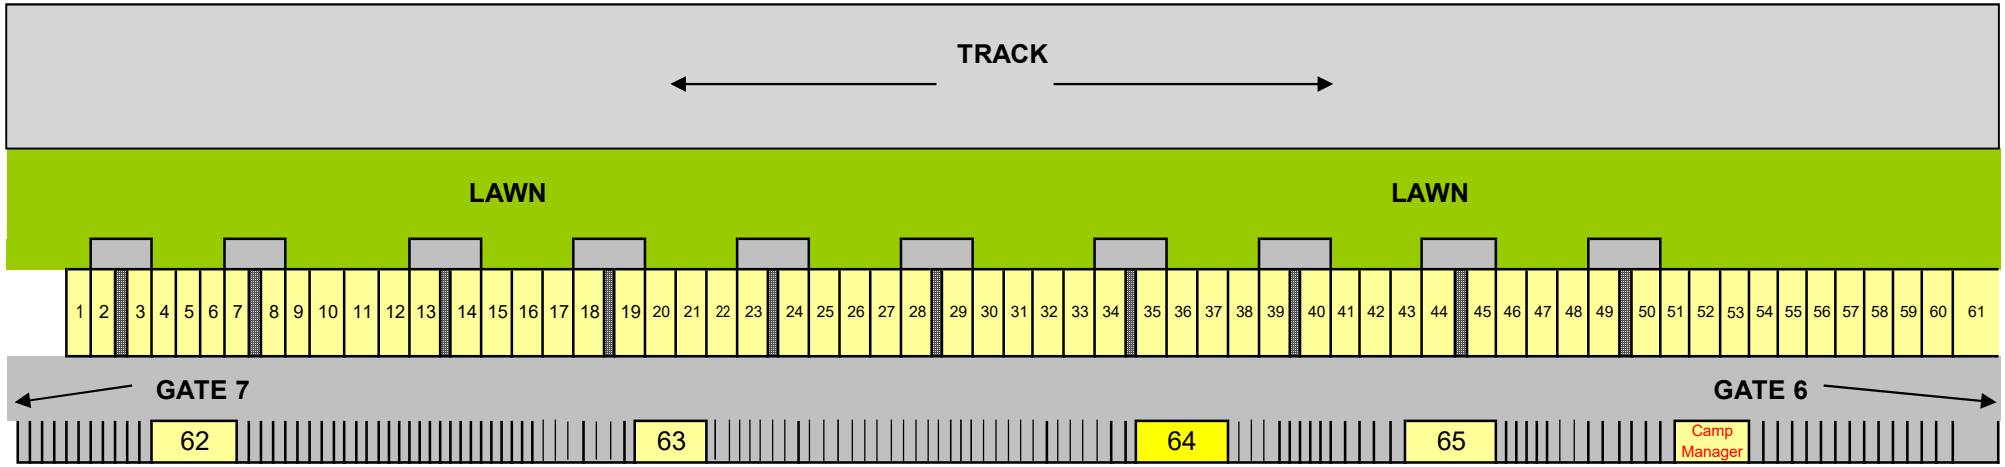

ATLANTA MOTOR SPEEDWAY
TRACKSIDE TERRACE CAMPING

125 TOW VEHICLE PARKING SPACES - 2 SPOTS FOR EACH TRACKSIDE SPACE

TRACKSIDE TERRACE RESERVED CAMPING
Full Hookups - All Asphalt Camping Spaces 50 AMP PLUG ONLY
24 Hour Security
Ten (10) Trackside Terrace Admission Passes per day
61 Front Row Spaces - Approximate Size 25' x 50' - Cost \$2,995 Per Space
4 Back Row Spaces with Viewing Veranda - Approx. Size 25' x 70' - Cost \$1,995 Per Space

Enter Gate 6 and Exit Gate 7 (after race is over)

**Camping Manager on Duty at
Campsite 66 (Back Row)**